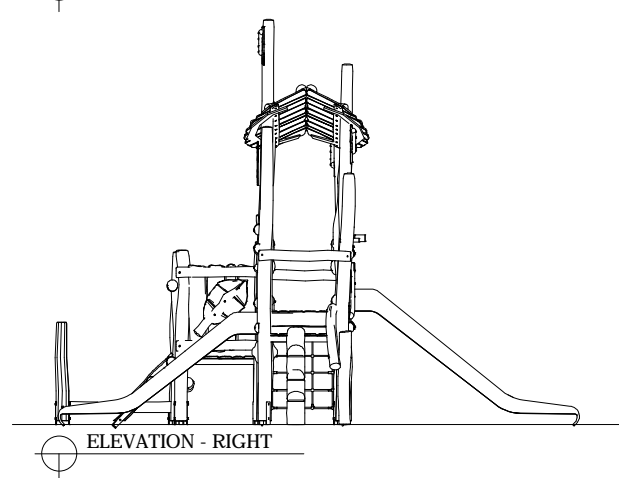

Robinia story

3300 SERIES – SECRET HIDEOUTS

Model Name: UL-WS3305

PLAN LAYOUT

FOOTING LAYOUT

Scale : NTS

Scale : NTS

TYPICAL FOOTING DETAILS

ELEVATION - FRONT

ELEVATION - RIGHT

Specification
Product Category : Secret Hideouts
Model Name : UL-WS3305
Standards: AS4685 Parts 1-6 & 11 - 2014
Scale: 1:100 @ A4

- Summary:
- Play structure size : 7.8m x 6.9m
 - Approx. soft fall area : 80.5m²
 - Approx. soft fall size : 11.0m x 10.9m
 - Accommodates : 15 to 20 children
 - Overall height : 5.4m
 - Free height of fall : 1.5m