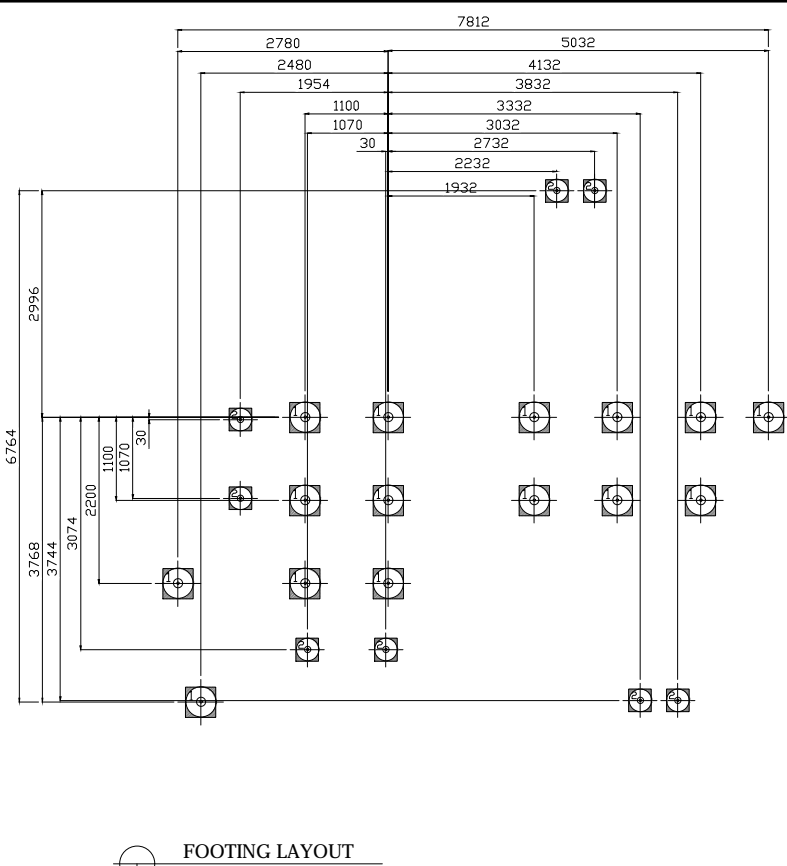

Robinia story

3300 SERIES – SECRET HIDEOUTS

Model Name: UL-WS3305

PLAN LAYOUT

FOOTING LAYOUT

Scale : NTS

Scale : NTS

TYPICAL FOOTING DETAILS

ELEVATION - FRONT

ELEVATION - RIGHT

Specification
Product Category : Secret Hideouts
Model Name : UL-WS3305
Standards: AS4685 Parts 1-6 & 11 - 2014
Scale: 1:100 @ A4

- Summary:
- Play structure size : 7.8m x 6.9m
 - Approx. soft fall area : 80.5m²
 - Approx. soft fall size : 11.0m x 10.9m
 - Accommodates : 15 to 20 children
 - Overall height : 5.4m
 - Free height of fall : 1.5m