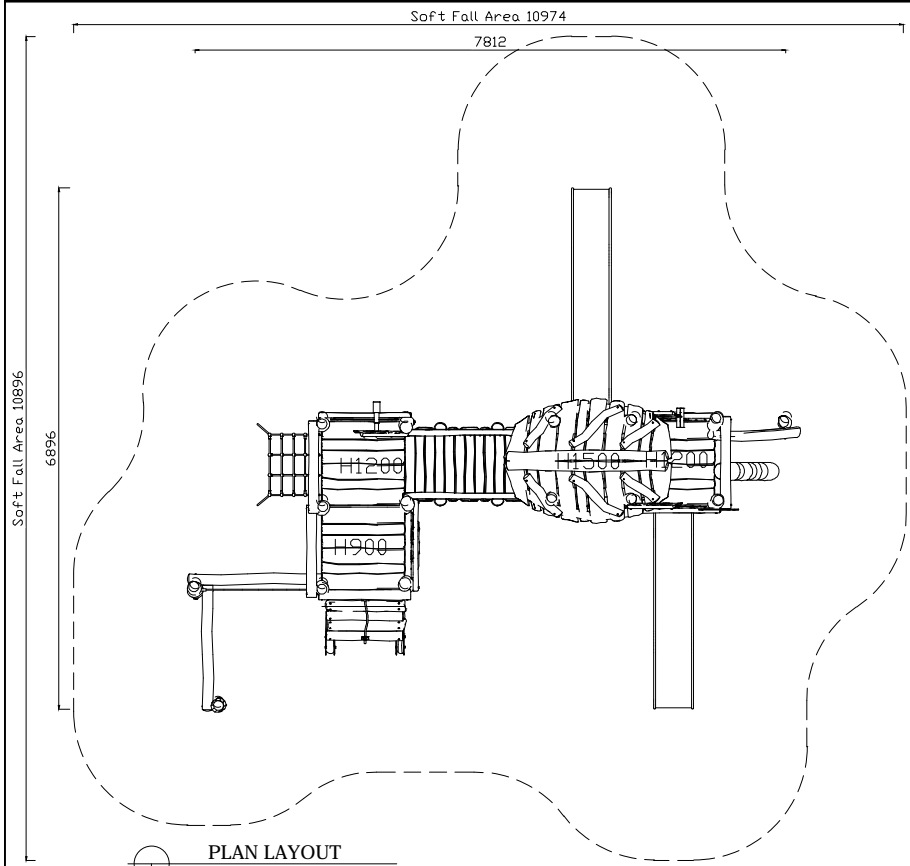

Robinia story

3300 SERIES – SECRET HIDEOUTS

Model Name: UL-WS3305

PLAN LAYOUT

FOOTING LAYOUT

Scale : NTS

Scale : NTS

TYPICAL FOOTING DETAILS

ELEVATION - FRONT

ELEVATION - RIGHT

Specification
Product Category : Secret Hideouts
Model Name : UL-WS3305
Standards: AS4685 Parts 1-6 & 11 - 2014
Scale: 1:100 @ A4

- Summary:
- Play structure size : 7.8m x 6.9m
 - Approx. soft fall area : 80.5m²
 - Approx. soft fall size : 11.0m x 10.9m
 - Accommodates : 15 to 20 children
 - Overall height : 5.4m
 - Free height of fall : 1.5m