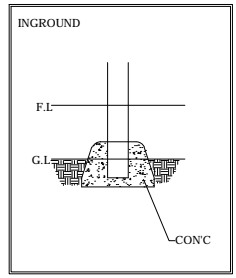

Robinia story

3300 SERIES – SECRET HIDEOUTS

Model Name: UL-WS3305

PLAN LAYOUT

FOOTING LAYOUT

Scale : NTS

Scale : NTS

TYPICAL FOOTING DETAILS

ELEVATION - FRONT

ELEVATION - RIGHT

Specification
Product Category : Secret Hideouts
Model Name : UL-WS3305
Standards: AS4685 Parts 1-6 & 11 - 2014
Scale: 1:100 @ A4

- Summary:
- Play structure size : 7.8m x 6.9m
 - Approx. soft fall area : 80.5m²
 - Approx. soft fall size : 11.0m x 10.9m
 - Accommodates : 15 to 20 children
 - Overall height : 5.4m
 - Free height of fall : 1.5m