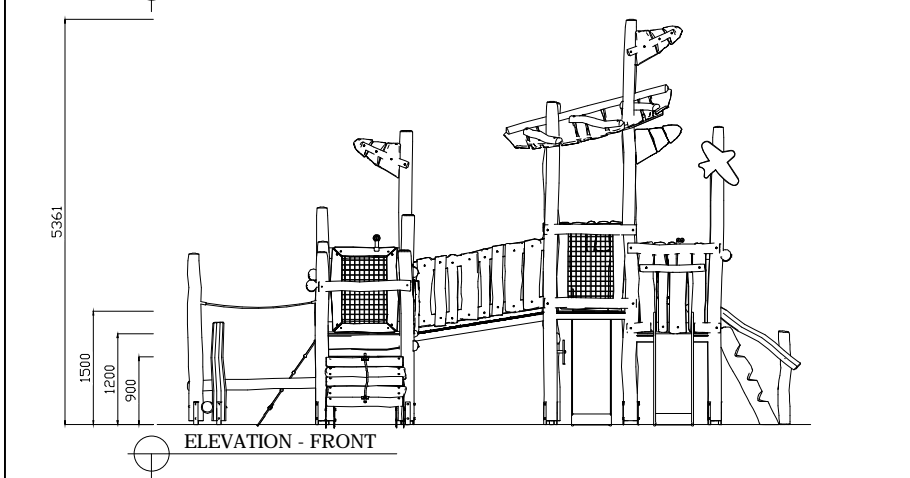

Robinia story

3300 SERIES – SECRET HIDEOUTS

Model Name: UL-WS3305

PLAN LAYOUT

FOOTING LAYOUT

Scale : NTS

Scale : NTS

TYPICAL FOOTING DETAILS

ELEVATION - FRONT

ELEVATION - RIGHT

Specification
Product Category : Secret Hideouts
Model Name : UL-WS3305
Standards: AS4685 Parts 1-6 & 11 - 2014
Scale: 1:100 @ A4

- Summary:
- Play structure size : 7.8m x 6.9m
 - Approx. soft fall area : 80.5m²
 - Approx. soft fall size : 11.0m x 10.9m
 - Accommodates : 15 to 20 children
 - Overall height : 5.4m
 - Free height of fall : 1.5m