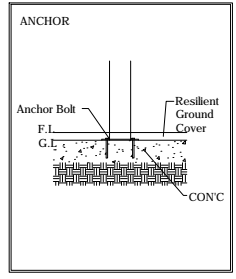

Robinia story

3300 SERIES – SECRET HIDEOUTS

Model Name: UL-WS3305

PLAN LAYOUT

FOOTING LAYOUT

Scale : NTS

Scale : NTS

TYPICAL FOOTING DETAILS

ELEVATION - FRONT

ELEVATION - RIGHT

Specification
Product Category : Secret Hideouts
Model Name : UL-WS3305
Standards: AS4685 Parts 1-6 & 11 - 2014
Scale: 1:100 @ A4

- Summary:
- Play structure size : 7.8m x 6.9m
 - Approx. soft fall area : 80.5m²
 - Approx. soft fall size : 11.0m x 10.9m
 - Accommodates : 15 to 20 children
 - Overall height : 5.4m
 - Free height of fall : 1.5m