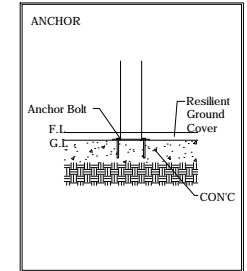

Scale : NTS

TYPICAL FOOTING DETAILS