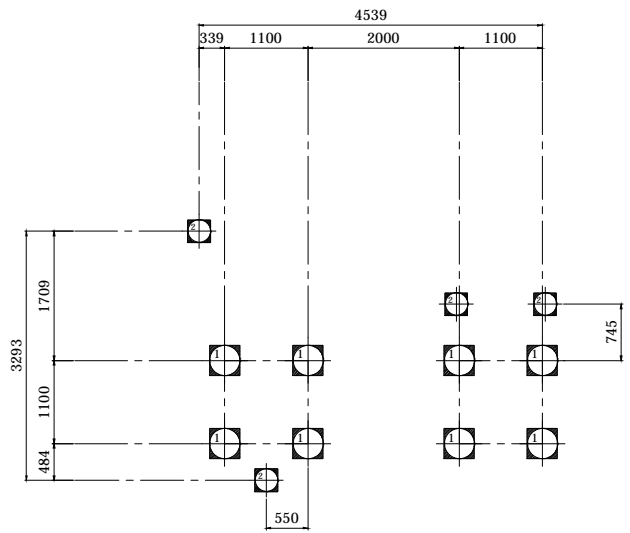

THEME PLAY

PARADISE

Model Name: UL-PA038-1K

PLAN LAYOUT

FOOTING LAYOUT

Scale : NTS

Scale : NTS

TYPICAL FOOTING DETAILS

ELEVATION - FRONT

ELEVATION - RIGHT

Specification
Product Category : PA Themes
Model Name : UL-PA038-1k
Standards: AS4685 Parts 1-6 & 11 - 2014
Scale: 1:100 @ A4

- Summary:
- Play structure size : 4.9m x 3.6m
 - Approx. soft fall area : 42.3m²
 - Approx. soft fall size : 8.5m x 6.6m
 - Accommodates : 15 to 20 children
 - Overall height : 6.6m
 - Free height of fall : 1.2m