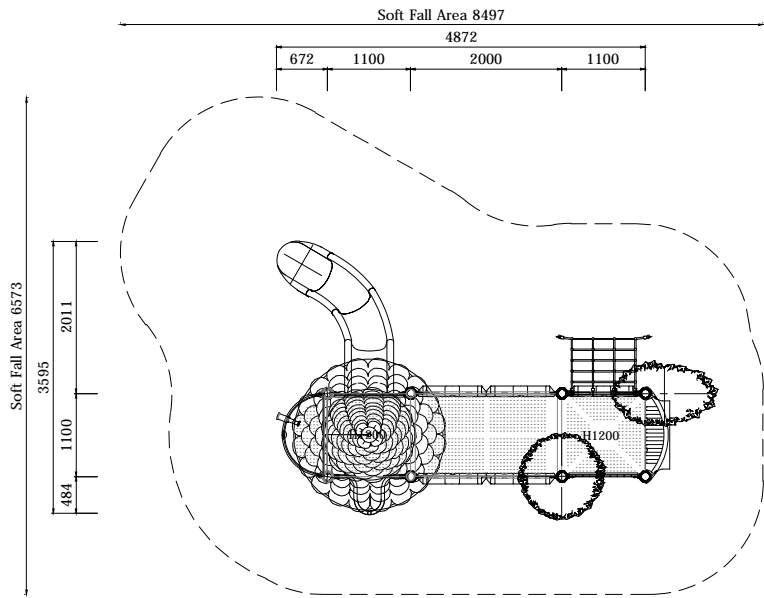

THEME PLAY

PARADISE

Model Name: UL-PA038-1K

PLAN LAYOUT

FOOTING LAYOUT

Scale : NTS

Scale : NTS

TYPICAL FOOTING DETAILS

ELEVATION - FRONT

ELEVATION - RIGHT

Specification
Product Category : PA Themes
Model Name : UL-PA038-1k
Standards: AS4685 Parts 1-6 & 11 - 2014
Scale: 1:100 @ A4

- Summary:
- Play structure size : 4.9m x 3.6m
 - Approx. soft fall area : 42.3m²
 - Approx. soft fall size : 8.5m x 6.6m
 - Accommodates : 15 to 20 children
 - Overall height : 6.6m
 - Free height of fall : 1.2m