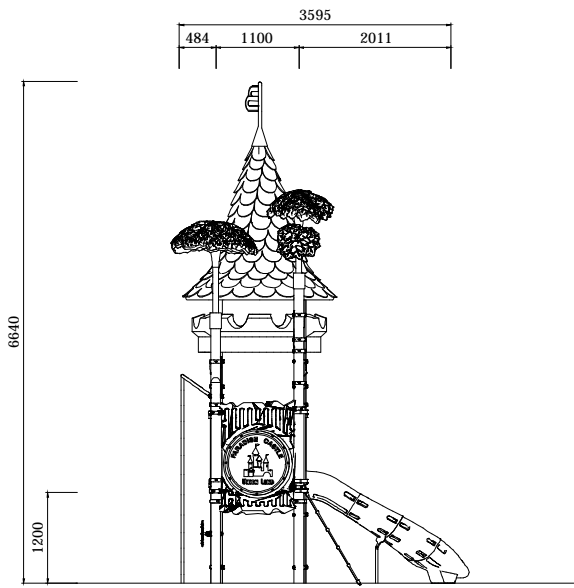

THEME PLAY

PARADISE

Model Name: UL-PA038-1K

PLAN LAYOUT

FOOTING LAYOUT

Scale : NTS

Scale : NTS

TYPICAL FOOTING DETAILS

ELEVATION - FRONT

ELEVATION - RIGHT

Specification
Product Category : PA Themes
Model Name : UL-PA038-1k
Standards: AS4685 Parts 1-6 & 11 - 2014
Scale: 1:100 @ A4

- Summary:
- Play structure size : 4.9m x 3.6m
 - Approx. soft fall area : 42.3m²
 - Approx. soft fall size : 8.5m x 6.6m
 - Accommodates : 15 to 20 children
 - Overall height : 6.6m
 - Free height of fall : 1.2m