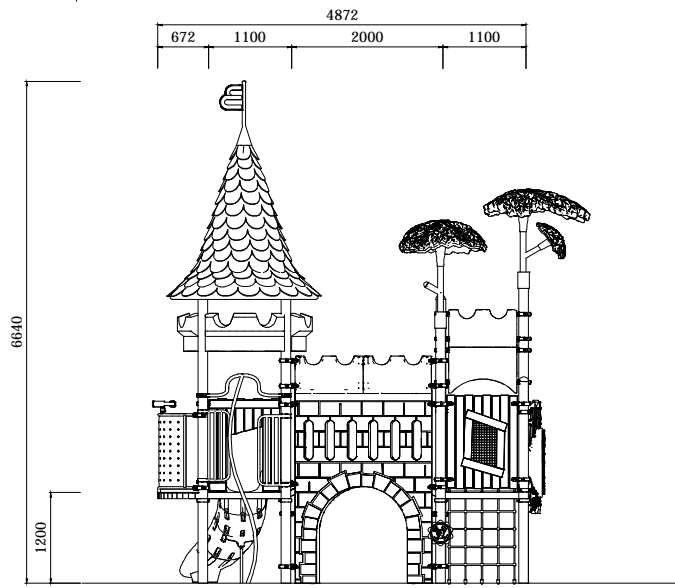

THEME PLAY

PARADISE

Model Name: UL-PA038-1K

PLAN LAYOUT

FOOTING LAYOUT

Scale : NTS

Scale : NTS

TYPICAL FOOTING DETAILS

ELEVATION - FRONT

ELEVATION - RIGHT

Specification
Product Category : PA Themes
Model Name : UL-PA038-1k
Standards: AS4685 Parts 1-6 & 11 - 2014
Scale: 1:100 @ A4

- Summary:
- Play structure size : 4.9m x 3.6m
 - Approx. soft fall area : 42.3m²
 - Approx. soft fall size : 8.5m x 6.6m
 - Accommodates : 15 to 20 children
 - Overall height : 6.6m
 - Free height of fall : 1.2m