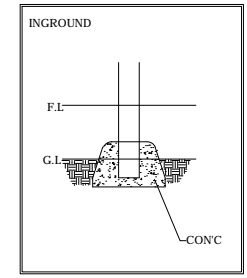

THEME PLAY

PARADISE

Model Name: UL-PA038-1K

PLAN LAYOUT

FOOTING LAYOUT

Scale : NTS

Scale : NTS

TYPICAL FOOTING DETAILS

ELEVATION - FRONT

ELEVATION - RIGHT

Specification
Product Category : PA Themes
Model Name : UL-PA038-1k
Standards: AS4685 Parts 1-6 & 11 - 2014
Scale: 1:100 @ A4

- Summary:
- Play structure size : 4.9m x 3.6m
 - Approx. soft fall area : 42.3m²
 - Approx. soft fall size : 8.5m x 6.6m
 - Accommodates : 15 to 20 children
 - Overall height : 6.6m
 - Free height of fall : 1.2m