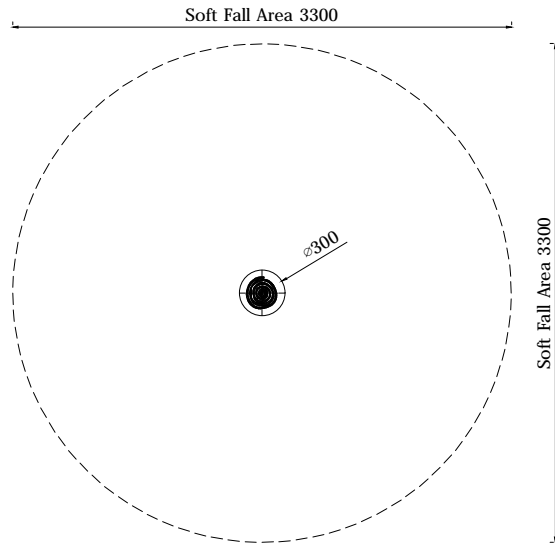

## THEME PLAY

Model Name: **EVN-PA019**

PLAN LAYOUT

FOOTING LAYOUT

Scale : NTS

Scale : NTS

TYPICAL FOOTING DETAILS

ELEVATION - FRONT

ELEVATION - RIGHT

Specification

Product Category : PA Natural Village

Model Name : EVN-PA019

Standards: AS4685 Parts1-6 & 11 - 2014

Scale: 1:50 @ A4

Summary:

- Play structure size : 0.3m x 0.3m
- Approx. soft fall area : 3.3m x 3.3m
- Approx. soft fall size : 10.4m<sup>2</sup>
- Accommodates : 1 to 3 children
- Overall height : 0.3m
- Free height of fall : 0.3m