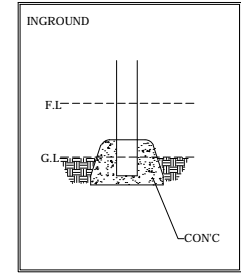

## THEME PLAY

Model Name: **EVN-PA019**

PLAN LAYOUT

FOOTING LAYOUT

Scale : NTS

Scale : NTS

TYPICAL FOOTING DETAILS

ELEVATION - FRONT

ELEVATION - RIGHT

Specification

Product Category : PA Natural Village

Model Name : EVN-PA019

Standards: AS4685 Parts1-6 & 11 - 2014

Scale: 1:50 @ A4

Summary:

- Play structure size : 0.3m x 0.3m
- Approx. soft fall area : 3.3m x 3.3m
- Approx. soft fall size : 10.4m<sup>2</sup>
- Accommodates : 1 to 3 children
- Overall height : 0.3m
- Free height of fall : 0.3m