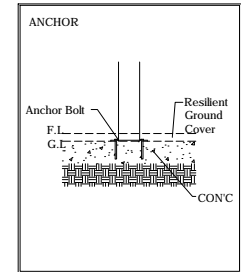

## THEME PLAY

Model Name: **EVN-PA019**

PLAN LAYOUT

FOOTING LAYOUT

Scale : NTS

Scale : NTS

TYPICAL FOOTING DETAILS

ELEVATION - FRONT

ELEVATION - RIGHT

Specification

Product Category : PA Natural Village

Model Name : EVN-PA019

Standards: AS4685 Parts1-6 & 11 - 2014

Scale: 1:50 @ A4

Summary:

- Play structure size : 0.3m x 0.3m
- Approx. soft fall area : 3.3m x 3.3m
- Approx. soft fall size : 10.4m<sup>2</sup>
- Accommodates : 1 to 3 children
- Overall height : 0.3m
- Free height of fall : 0.3m