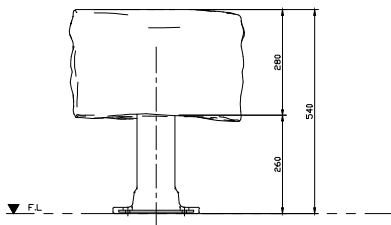

THEME PLAY

Model Name: **EVN-PA018**

PLAN LAYOUT

FOOTING LAYOUT

Scale : NTS

Scale : NTS

TYPICAL FOOTING DETAILS

ELEVATION - FRONT

ELEVATION - RIGHT

Specification
Product Category : PA Natural Village
Model Name : EVN-PA018
Standards: AS4685 Parts 1-6 & 11 - 2014
Scale: 1:20 @ A4

Summary:

- Play structure size : 0.5m x 0.5m
- Approx. soft fall area :
- Approx. soft fall size :
- Accommodates : 1 to 3 children
- Overall height : 0.5m
- Free height of fall : 0.5m