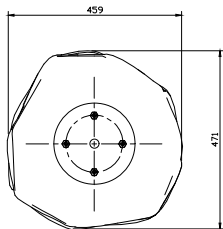

THEME PLAY

Model Name: **EVN-PA018**

PLAN LAYOUT

FOOTING LAYOUT

Scale : NTS

Scale : NTS

TYPICAL FOOTING DETAILS

ELEVATION - FRONT

ELEVATION - RIGHT

Specification
Product Category : PA Natural Village
Model Name : EVN-PA018
Standards: AS4685 Parts 1-6 & 11 - 2014
Scale: 1:20 @ A4

Summary:

- Play structure size : 0.5m x 0.5m
- Approx. soft fall area :
- Approx. soft fall size :
- Accommodates : 1 to 3 children
- Overall height : 0.5m
- Free height of fall : 0.5m