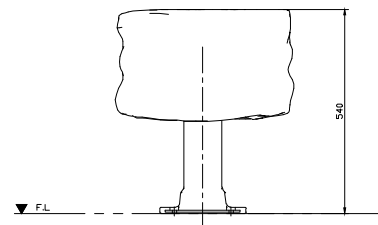

THEME PLAY

Model Name: **EVN-PA018**

PLAN LAYOUT

FOOTING LAYOUT

Scale : NTS

Scale : NTS

TYPICAL FOOTING DETAILS

ELEVATION - FRONT

ELEVATION - RIGHT

Specification
Product Category : PA Natural Village
Model Name : EVN-PA018
Standards: AS4685 Parts 1-6 & 11 - 2014
Scale: 1:20 @ A4

Summary:

- Play structure size : 0.5m x 0.5m
- Approx. soft fall area :
- Approx. soft fall size :
- Accommodates : 1 to 3 children
- Overall height : 0.5m
- Free height of fall : 0.5m