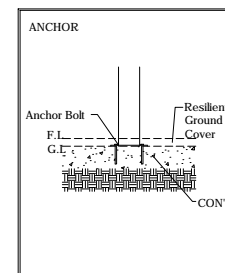

Scale : NTS

TYPICAL FOOTING DETAILS