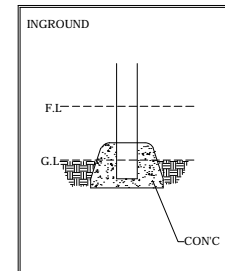

THEME PLAY

Model Name: **EVN-PA018**

PLAN LAYOUT

FOOTING LAYOUT

Scale : NTS

Scale : NTS

TYPICAL FOOTING DETAILS

ELEVATION - FRONT

ELEVATION - RIGHT

Specification
Product Category : PA Natural Village
Model Name : EVN-PA018
Standards: AS4685 Parts 1-6 & 11 - 2014
Scale: 1:20 @ A4

Summary:

- Play structure size : 0.5m x 0.5m
- Approx. soft fall area :
- Approx. soft fall size :
- Accommodates : 1 to 3 children
- Overall height : 0.5m
- Free height of fall : 0.5m