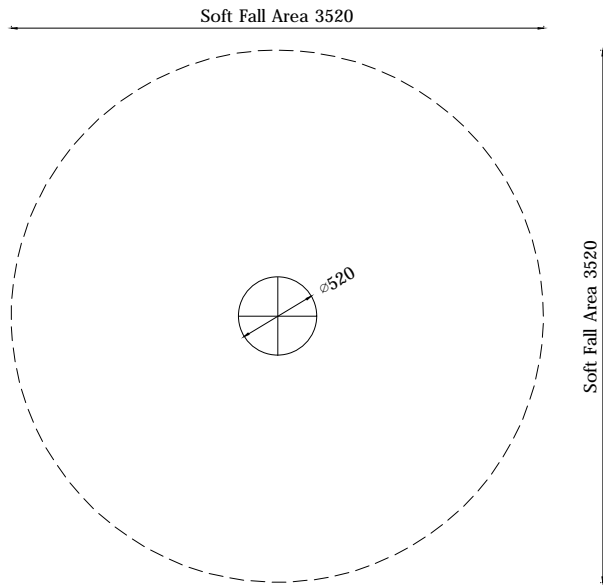

THEME PLAY

Model Name: **EVN-PA017**

PLAN LAYOUT

ELEVATION - FRONT

FOOTING LAYOUT

ELEVATION - RIGHT

Scale : NTS

Scale : NTS

TYPICAL FOOTING DETAILS

Specification
Product Category : PA Natural Village
Model Name : EVN-PA017
Standards: AS4685 Parts1-6 & 11 - 2014
Scale: 1:50 @ A4

Summary:

- Play structure size : 0.5m x 0.5m
- Approx. soft fall area : 3.5m x 3.5m
- Approx. soft fall size : 11.1m²
- Accommodates : 1 to 3 children
- Overall height : 0.5m
- Free height of fall : 0.5m