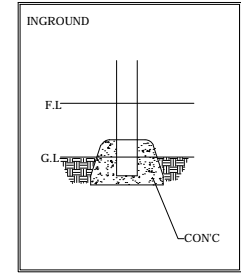

THEME PLAY

Model Name: **EVN-PA017**

PLAN LAYOUT

ELEVATION - FRONT

FOOTING LAYOUT

ELEVATION - RIGHT

Scale : NTS

Scale : NTS

TYPICAL FOOTING DETAILS

Specification
Product Category : PA Natural Village
Model Name : EVN-PA017
Standards: AS4685 Parts1-6 & 11 - 2014
Scale: 1:50 @ A4

Summary:

- Play structure size : 0.5m x 0.5m
- Approx. soft fall area : 3.5m x 3.5m
- Approx. soft fall size : 11.1m²
- Accommodates : 1 to 3 children
- Overall height : 0.5m
- Free height of fall : 0.5m