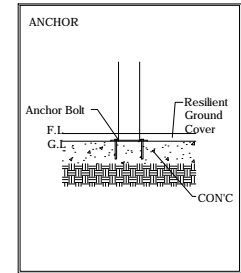

THEME PLAY

Model Name: **EVN-PA017**

PLAN LAYOUT

ELEVATION - FRONT

FOOTING LAYOUT

ELEVATION - RIGHT

Scale : NTS

Scale : NTS

TYPICAL FOOTING DETAILS

Specification
Product Category : PA Natural Village
Model Name : EVN-PA017
Standards: AS4685 Parts1-6 & 11 - 2014
Scale: 1:50 @ A4

Summary:

- Play structure size : 0.5m x 0.5m
- Approx. soft fall area : 3.5m x 3.5m
- Approx. soft fall size : 11.1m²
- Accommodates : 1 to 3 children
- Overall height : 0.5m
- Free height of fall : 0.5m