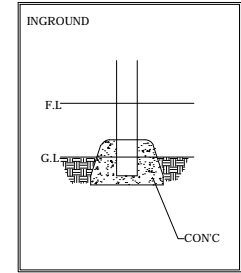

THEME PLAY

Model Name: **EVN-PA016**

PLAN LAYOUT

FOOTING LAYOUT

Scale : NTS

Scale : NTS

TYPICAL FOOTING DETAILS

ELEVATION - FRONT

ELEVATION - RIGHT

Specification
Product Category : PA Natural Village
Model Name : EVN-PA016
Standards: AS4685 Parts1-6 & 11 - 2014
Scale: 1:20 @ A4

Summary:

- Play structure size : 0.4m x 0.4m
- Approx. soft fall area :
- Approx. soft fall size :
- Accommodates : 1 to 3 children
- Overall height : 0.6m
- Free height of fall : 0.6m