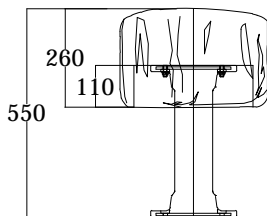

THEME PLAY

Model Name: **EVN-PA016**

PLAN LAYOUT

FOOTING LAYOUT

Scale : NTS

Scale : NTS

TYPICAL FOOTING DETAILS

ELEVATION - FRONT

ELEVATION - RIGHT

Specification
Product Category : PA Natural Village
Model Name : EVN-PA016
Standards: AS4685 Parts1-6 & 11 - 2014
Scale: 1:20 @ A4

Summary:

- Play structure size : 0.4m x 0.4m
- Approx. soft fall area :
- Approx. soft fall size :
- Accommodates : 1 to 3 children
- Overall height : 0.6m
- Free height of fall : 0.6m