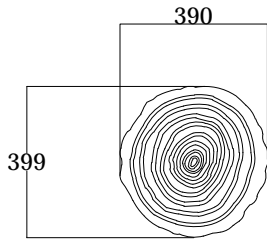

THEME PLAY

Model Name: **EVN-PA016**

PLAN LAYOUT

FOOTING LAYOUT

Scale : NTS

Scale : NTS

TYPICAL FOOTING DETAILS

ELEVATION - FRONT

ELEVATION - RIGHT

Specification
Product Category : PA Natural Village
Model Name : EVN-PA016
Standards: AS4685 Parts1-6 & 11 - 2014
Scale: 1:20 @ A4

Summary:

- Play structure size : 0.4m x 0.4m
- Approx. soft fall area :
- Approx. soft fall size :
- Accommodates : 1 to 3 children
- Overall height : 0.6m
- Free height of fall : 0.6m