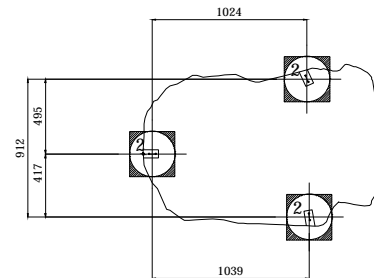

THEME PLAY

Model Name: **EVN-PA013**

PLAN LAYOUT

FOOTING LAYOUT

Scale : NTS

Scale : NTS

TYPICAL FOOTING DETAILS

ELEVATION - FRONT

ELEVATION - RIGHT

Specification

Product Category : PA Natural Village

Model Name : EVN-PA013

Standards: AS4685 Parts1-6 & 11 - 2014

Scale: 1:50 @ A4

Summary:

- Play structure size : 1.6m x 1.0m
- Approx. soft fall area :
- Approx. soft fall size :
- Accommodates : 1 to 3 children
- Overall height : 0.6m
- Free height of fall : 0.6m