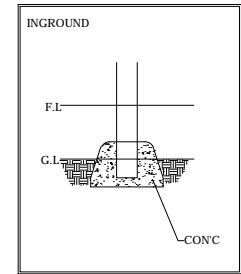

THEME PLAY

Model Name: **EVN-PA013**

PLAN LAYOUT

FOOTING LAYOUT

Scale : NTS

Scale : NTS

TYPICAL FOOTING DETAILS

ELEVATION - FRONT

ELEVATION - RIGHT

Specification

Product Category : PA Natural Village

Model Name : EVN-PA013

Standards: AS4685 Parts1-6 & 11 - 2014

Scale: 1:50 @ A4

Summary:

- Play structure size : 1.6m x 1.0m
- Approx. soft fall area :
- Approx. soft fall size :
- Accommodates : 1 to 3 children
- Overall height : 0.6m
- Free height of fall : 0.6m