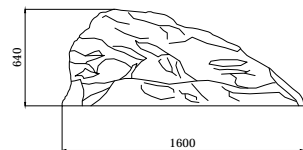

ELEVATION - FRONT