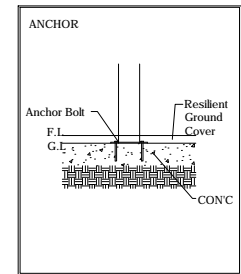

THEME PLAY

Model Name: **EVN-PA013**

PLAN LAYOUT

FOOTING LAYOUT

Scale : NTS

Scale : NTS

TYPICAL FOOTING DETAILS

ELEVATION - FRONT

ELEVATION - RIGHT

Specification

Product Category : PA Natural Village

Model Name : EVN-PA013

Standards: AS4685 Parts1-6 & 11 - 2014

Scale: 1:50 @ A4

Summary:

- Play structure size : 1.6m x 1.0m
- Approx. soft fall area :
- Approx. soft fall size :
- Accommodates : 1 to 3 children
- Overall height : 0.6m
- Free height of fall : 0.6m