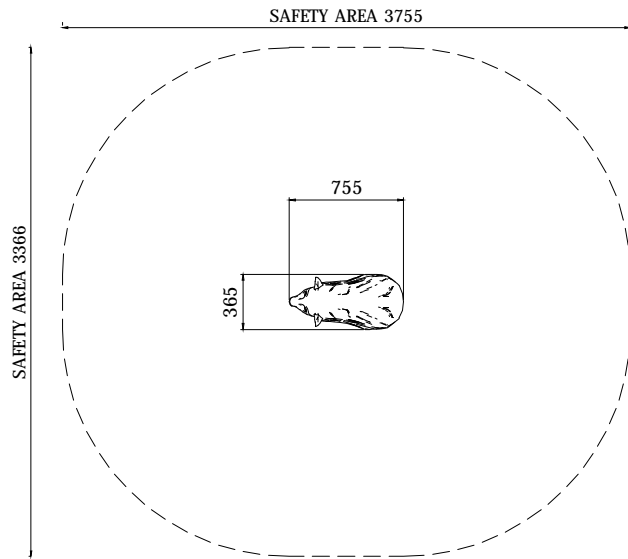

THEME PLAY

Model Name: **EVN-PA008**

PLAN LAYOUT

FOOTING LAYOUT

Scale : NTS

Scale : NTS

TYPICAL FOOTING DETAILS

ELEVATION - FRONT

ELEVATION - RIGHT

Specification
Product Category : PA Natural Village
Model Name : EVN-PA008
Standards: AS4685 Parts 1-6 & 11 - 2014
Scale: 1:50 @ A4

Summary:

- Play structure size : 0.8m x 0.4m
- Approx. soft fall area : 10.7m²
- Approx. soft fall size : 3.8m x 3.4m
- Accommodates : 1 to 3 children
- Overall height : 0.5m
- Free height of fall : 0.5m