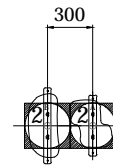

THEME PLAY

Model Name: **EVN-PA008**

PLAN LAYOUT

FOOTING LAYOUT

Scale : NTS

Scale : NTS

TYPICAL FOOTING DETAILS

ELEVATION - FRONT

ELEVATION - RIGHT

Specification
Product Category : PA Natural Village
Model Name : EVN-PA008
Standards: AS4685 Parts 1-6 & 11 - 2014
Scale: 1:50 @ A4

Summary:

- Play structure size : 0.8m x 0.4m
- Approx. soft fall area : 10.7m²
- Approx. soft fall size : 3.8m x 3.4m
- Accommodates : 1 to 3 children
- Overall height : 0.5m
- Free height of fall : 0.5m