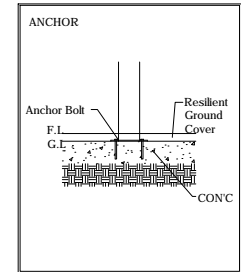

THEME PLAY

Model Name: **EVN-PA008**

PLAN LAYOUT

FOOTING LAYOUT

Scale : NTS

Scale : NTS

TYPICAL FOOTING DETAILS

ELEVATION - FRONT

ELEVATION - RIGHT

Specification
Product Category : PA Natural Village
Model Name : EVN-PA008
Standards: AS4685 Parts 1-6 & 11 - 2014
Scale: 1:50 @ A4

Summary:

- Play structure size : 0.8m x 0.4m
- Approx. soft fall area : 10.7m²
- Approx. soft fall size : 3.8m x 3.4m
- Accommodates : 1 to 3 children
- Overall height : 0.5m
- Free height of fall : 0.5m