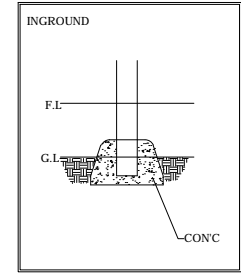

THEME PLAY

Model Name: **EVN-PA008**

PLAN LAYOUT

FOOTING LAYOUT

Scale : NTS

Scale : NTS

TYPICAL FOOTING DETAILS

ELEVATION - FRONT

ELEVATION - RIGHT

Specification
Product Category : PA Natural Village
Model Name : EVN-PA008
Standards: AS4685 Parts 1-6 & 11 - 2014
Scale: 1:50 @ A4

Summary:

- Play structure size : 0.8m x 0.4m
- Approx. soft fall area : 10.7m²
- Approx. soft fall size : 3.8m x 3.4m
- Accommodates : 1 to 3 children
- Overall height : 0.5m
- Free height of fall : 0.5m