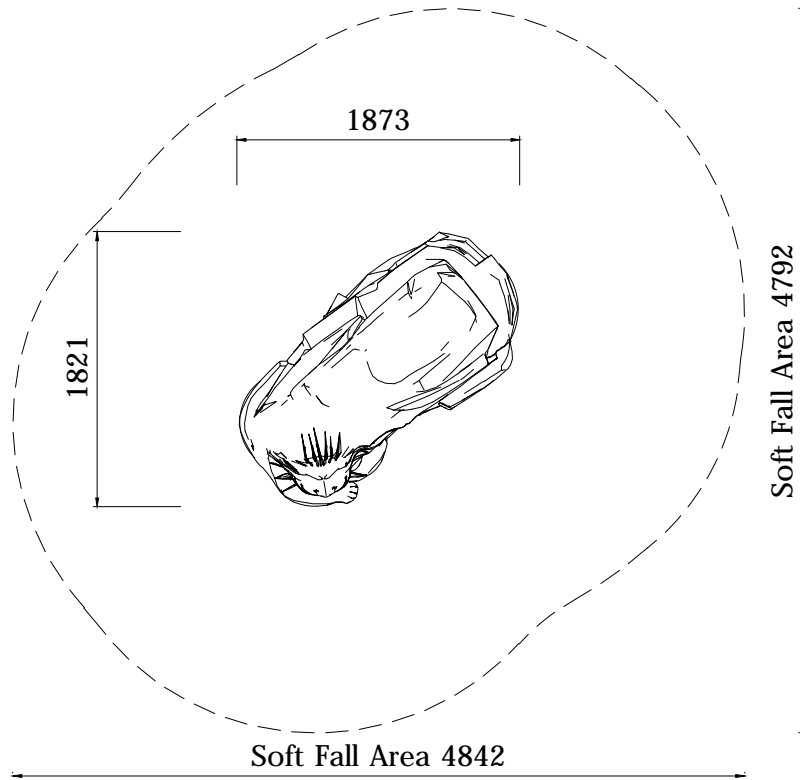

## THEME PLAY

Model Name: **EVN-PA002**

PLAN LAYOUT

FOOTING LAYOUT

Scale : NTS

Scale : NTS

TYPICAL FOOTING DETAILS

ELEVATION - FRONT

ELEVATION - RIGHT

Specification
Product Category : PA Natural Village
Model Name : EVN-PA002
Standards: AS4685 Parts1-6 & 11 - 2014
Scale: 1:50 @ A4

Summary:

- Play structure size : 1.9m x 1.8m
- Approx. soft fall area : 17.1m<sup>2</sup>
- Approx. soft fall size : 4.8m x 4.8m
- Accommodates : 1 to 3 children
- Overall height : 1.0m