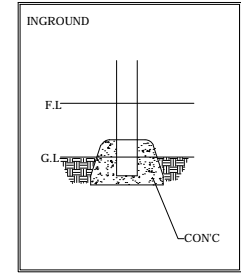

## THEME PLAY

Model Name: **EVN-PA002**

PLAN LAYOUT

FOOTING LAYOUT

Scale : NTS

Scale : NTS

TYPICAL FOOTING DETAILS

ELEVATION - FRONT

ELEVATION - RIGHT

Specification
Product Category : PA Natural Village
Model Name : EVN-PA002
Standards: AS4685 Parts1-6 & 11 - 2014
Scale: 1:50 @ A4

Summary:

- Play structure size : 1.9m x 1.8m
- Approx. soft fall area : 17.1m<sup>2</sup>
- Approx. soft fall size : 4.8m x 4.8m
- Accommodates : 1 to 3 children
- Overall height : 1.0m