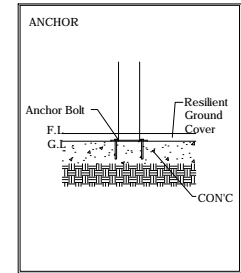

## THEME PLAY

Model Name: **EVN-PA002**

PLAN LAYOUT

FOOTING LAYOUT

Scale : NTS

Scale : NTS

TYPICAL FOOTING DETAILS

ELEVATION - FRONT

ELEVATION - RIGHT

Specification
Product Category : PA Natural Village
Model Name : EVN-PA002
Standards: AS4685 Parts1-6 & 11 - 2014
Scale: 1:50 @ A4

Summary:

- Play structure size : 1.9m x 1.8m
- Approx. soft fall area : 17.1m<sup>2</sup>
- Approx. soft fall size : 4.8m x 4.8m
- Accommodates : 1 to 3 children
- Overall height : 1.0m