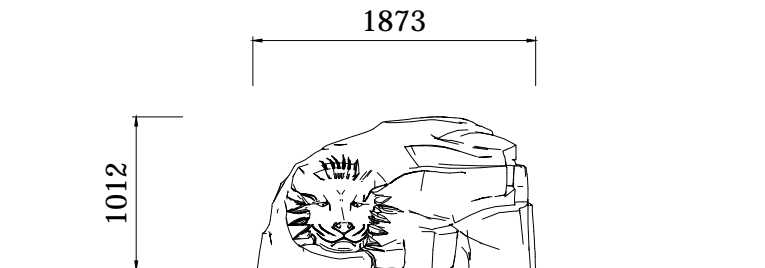

## THEME PLAY

Model Name: **EVN-PA002**

PLAN LAYOUT

FOOTING LAYOUT

Scale : NTS

Scale : NTS

TYPICAL FOOTING DETAILS

ELEVATION - FRONT

ELEVATION - RIGHT

Specification
Product Category : PA Natural Village
Model Name : EVN-PA002
Standards: AS4685 Parts1-6 & 11 - 2014
Scale: 1:50 @ A4

Summary:

- Play structure size : 1.9m x 1.8m
- Approx. soft fall area : 17.1m<sup>2</sup>
- Approx. soft fall size : 4.8m x 4.8m
- Accommodates : 1 to 3 children
- Overall height : 1.0m