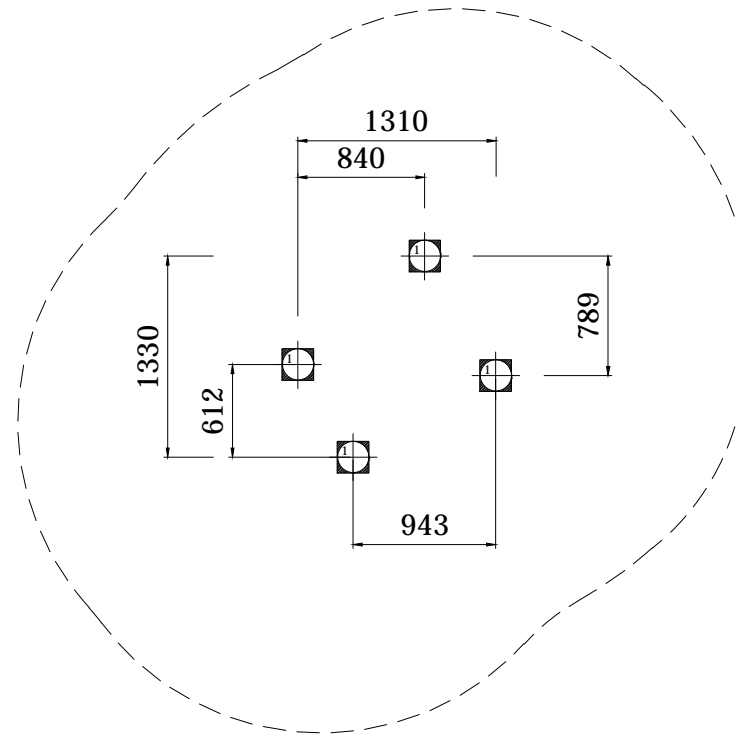

## THEME PLAY

Model Name: **EVN-PA002**

PLAN LAYOUT

FOOTING LAYOUT

Scale : NTS

Scale : NTS

TYPICAL FOOTING DETAILS

ELEVATION - FRONT

ELEVATION - RIGHT

Specification
Product Category : PA Natural Village
Model Name : EVN-PA002
Standards: AS4685 Parts1-6 & 11 - 2014
Scale: 1:50 @ A4

Summary:

- Play structure size : 1.9m x 1.8m
- Approx. soft fall area : 17.1m<sup>2</sup>
- Approx. soft fall size : 4.8m x 4.8m
- Accommodates : 1 to 3 children
- Overall height : 1.0m