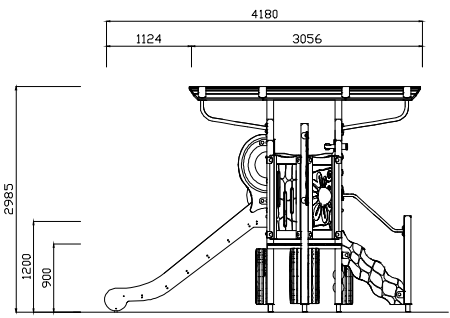

woodstory

200 series

Model Name: **UL-WS207**

PLAN LAYOUT

FOOTING LAYOUT

Scale : NTS

Scale : NTS

TYPICAL FOOTING DETAILS

ELEVATION - FRONT

ELEVATION - RIGHT

Specification
Product Category : Woodstory - 200 Series
Model Name : UL-WS207
Standards: AS4685 Parts1-6 & 11 - 2014
Scale: 1:100 @ A4

- Summary:
- Play structure size : 4.7m x 4.2m
 - Approx. soft fall area : 40.8m²
 - Approx. soft fall size : 7.7m x 7.6m
 - Accommodates : 5 to 10 children
 - Overall height : 3.0m
 - Free height of fall : 1.2m