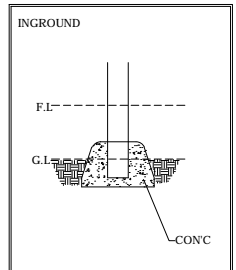

woodstory

200 series

Model Name: **UL-WS207**

PLAN LAYOUT

FOOTING LAYOUT

Scale : NTS

Scale : NTS

TYPICAL FOOTING DETAILS

ELEVATION - FRONT

ELEVATION - RIGHT

Specification
Product Category : Woodstory - 200 Series
Model Name : UL-WS207
Standards: AS4685 Parts1-6 & 11 - 2014
Scale: 1:100 @ A4

- Summary:
- Play structure size : 4.7m x 4.2m
 - Approx. soft fall area : 40.8m²
 - Approx. soft fall size : 7.7m x 7.6m
 - Accommodates : 5 to 10 children
 - Overall height : 3.0m
 - Free height of fall : 1.2m