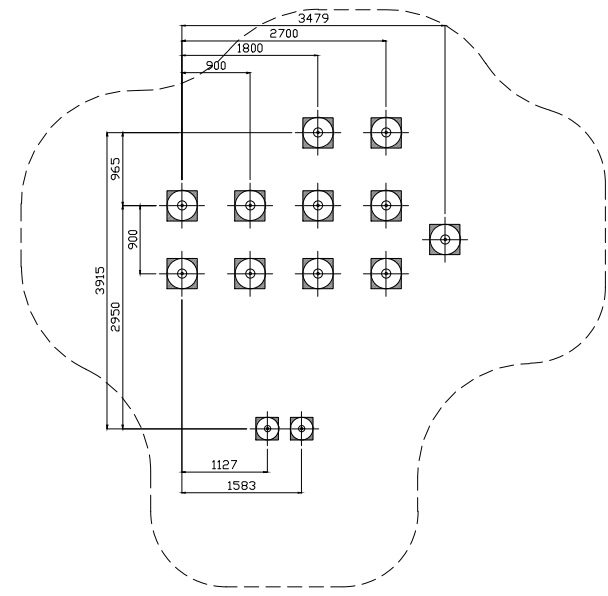

woodstory

200 series

Model Name: **UL-WS207**

PLAN LAYOUT

FOOTING LAYOUT

Scale : NTS

Scale : NTS

TYPICAL FOOTING DETAILS

ELEVATION - FRONT

ELEVATION - RIGHT

Specification
Product Category : Woodstory - 200 Series
Model Name : UL-WS207
Standards: AS4685 Parts1-6 & 11 - 2014
Scale: 1:100 @ A4

- Summary:
- Play structure size : 4.7m x 4.2m
 - Approx. soft fall area : 40.8m²
 - Approx. soft fall size : 7.7m x 7.6m
 - Accommodates : 5 to 10 children
 - Overall height : 3.0m
 - Free height of fall : 1.2m