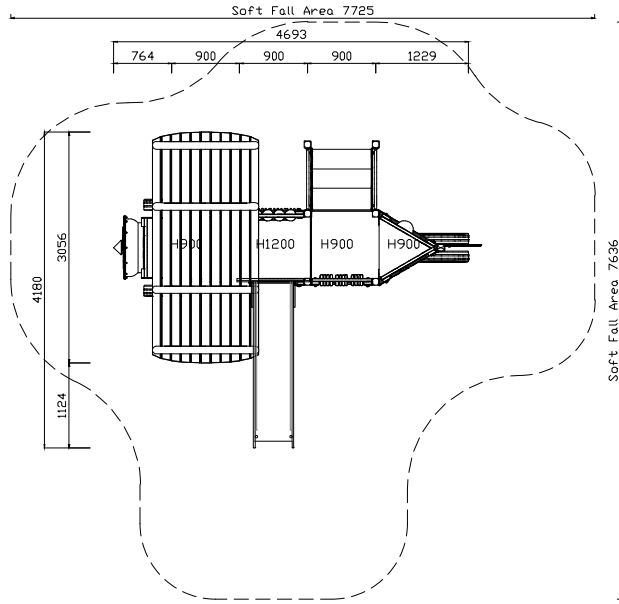

woodstory

200 series

Model Name: **UL-WS207**

PLAN LAYOUT

FOOTING LAYOUT

Scale : NTS

Scale : NTS

TYPICAL FOOTING DETAILS

ELEVATION - FRONT

ELEVATION - RIGHT

Specification
Product Category : Woodstory - 200 Series
Model Name : UL-WS207
Standards: AS4685 Parts1-6 & 11 - 2014
Scale: 1:100 @ A4

- Summary:
- Play structure size : 4.7m x 4.2m
 - Approx. soft fall area : 40.8m²
 - Approx. soft fall size : 7.7m x 7.6m
 - Accommodates : 5 to 10 children
 - Overall height : 3.0m
 - Free height of fall : 1.2m