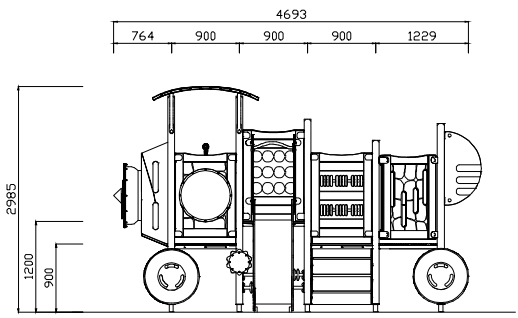

woodstory

200 series

Model Name: **UL-WS207**

PLAN LAYOUT

FOOTING LAYOUT

Scale : NTS

Scale : NTS

TYPICAL FOOTING DETAILS

ELEVATION - FRONT

ELEVATION - RIGHT

Specification
Product Category : Woodstory - 200 Series
Model Name : UL-WS207
Standards: AS4685 Parts1-6 & 11 - 2014
Scale: 1:100 @ A4

- Summary:
- Play structure size : 4.7m x 4.2m
 - Approx. soft fall area : 40.8m²
 - Approx. soft fall size : 7.7m x 7.6m
 - Accommodates : 5 to 10 children
 - Overall height : 3.0m
 - Free height of fall : 1.2m