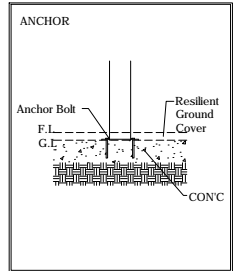

woodstory

200 series

Model Name: **UL-WS207**

PLAN LAYOUT

FOOTING LAYOUT

Scale : NTS

Scale : NTS

TYPICAL FOOTING DETAILS

ELEVATION - FRONT

ELEVATION - RIGHT

Specification
Product Category : Woodstory - 200 Series
Model Name : UL-WS207
Standards: AS4685 Parts1-6 & 11 - 2014
Scale: 1:100 @ A4

- Summary:
- Play structure size : 4.7m x 4.2m
 - Approx. soft fall area : 40.8m²
 - Approx. soft fall size : 7.7m x 7.6m
 - Accommodates : 5 to 10 children
 - Overall height : 3.0m
 - Free height of fall : 1.2m