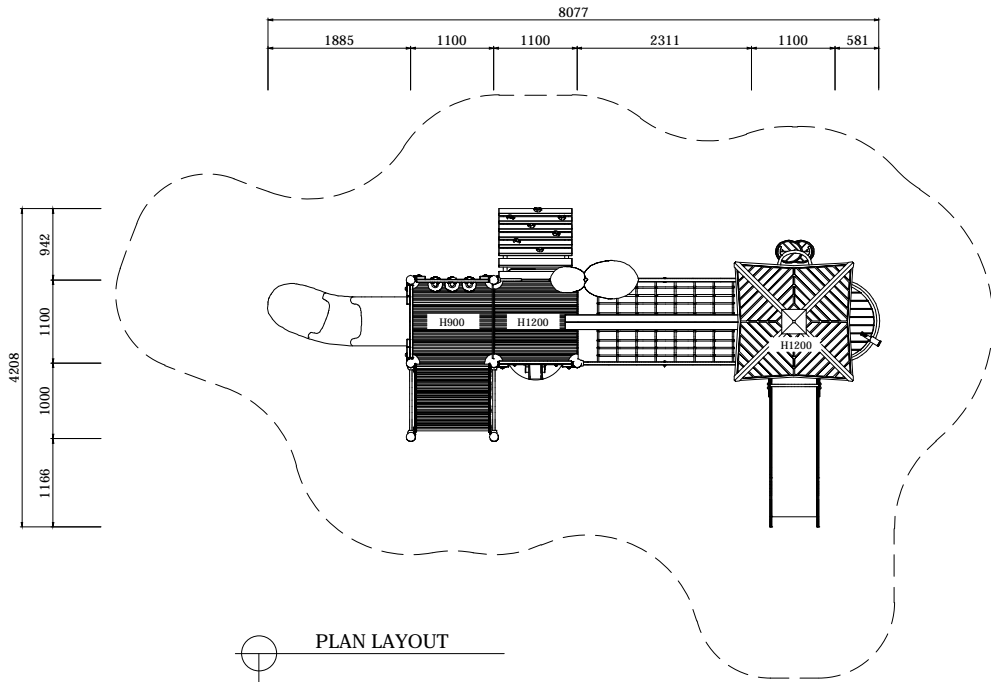

woodstory

200 series

Model Name: **UL-WS202**

Soft Fall Area 11609

Soft Fall Area 7708

Specification

Product Category : Woodstory - 200 Series

Model Name : UL-WS202

Standards: AS4685 Parts1-6 & 11 - 2014

Scale: 1:100 @ A4

Summary:

- Play structure size : 8.1m x 4.2m
- Approx. soft fall area : 57.2m²
- Approx. soft fall size : 11.6m x 7.7m
- Accommodates : 25 to 30 children
- Overall height : 4.2m
- Free height of fall : 1.2m

ELEVATION - FRONT

ELEVATION - RIGHT

Scale : NTS

Scale : NTS

TYPICAL FOOTING DETAILS

Specification

Product Category : Woodstory - 200 Series

Model Name : UL-WS202