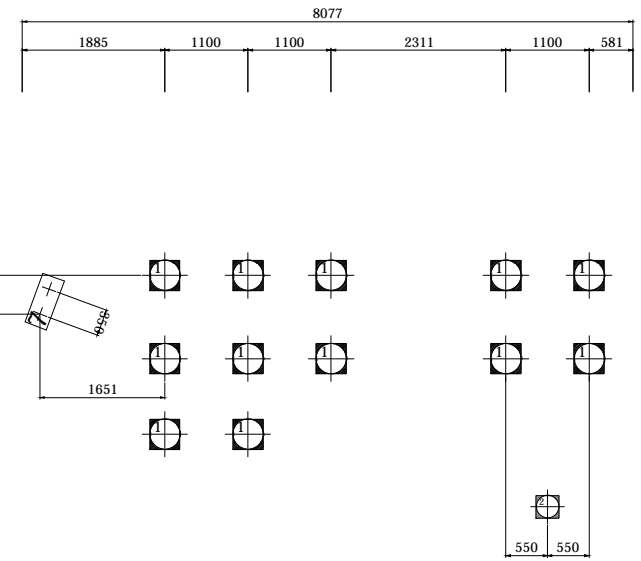

woodstory

200 series

Model Name: **UL-WS202**

Soft Fall Area 11609

Soft Fall Area 7708

Specification

Product Category : Woodstory - 200 Series

Model Name : UL-WS202

Standards: AS4685 Parts1-6 & 11 - 2014

Scale: 1:100 @ A4

Summary:

- Play structure size : 8.1m x 4.2m
- Approx. soft fall area : 57.2m²
- Approx. soft fall size : 11.6m x 7.7m
- Accommodates : 25 to 30 children
- Overall height : 4.2m
- Free height of fall : 1.2m

ELEVATION - FRONT

ELEVATION - RIGHT

Scale : NTS

Scale : NTS

TYPICAL FOOTING DETAILS

Specification

Product Category : Woodstory - 200 Series

Model Name : UL-WS202