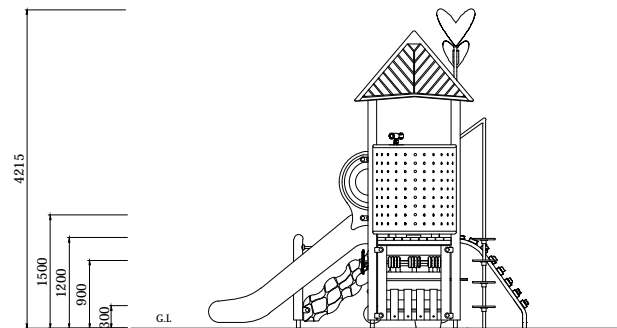

Standards: AS4685 Parts1-6 & 11 - 2014

Scale: 1:100 @ A4

Summary:

- Play structure size : 8.1m x 4.2m
- Approx. soft fall area : 57.2m²
- Approx. soft fall size : 11.6m x 7.7m
- Accommodates : 25 to 30 children
- Overall height : 4.2m
- Free height of fall : 1.2m

ELEVATION - FRONT

ELEVATION - RIGHT

Scale : NTS

Scale : NTS

TYPICAL FOOTING DETAILS

Specification

Product Category : Woodstory - 200 Series

Model Name : UL-WS202