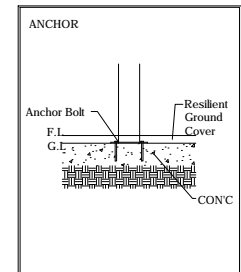

Scale : NTS

TYPICAL FOOTING DETAILS

Specification

Product Category : Woodstory - 200 Series

Model Name : UL-WS202

Standards: AS4685 Parts1-6 & 11 - 2014

Scale: 1:100 @ A4

Summary:

- Play structure size : 8.1m x 4.2m
- Approx. soft fall area : 57.2m²
- Approx. soft fall size : 11.6m x 7.7m
- Accommodates : 25 to 30 children
- Overall height : 4.2m
- Free height of fall : 1.2m