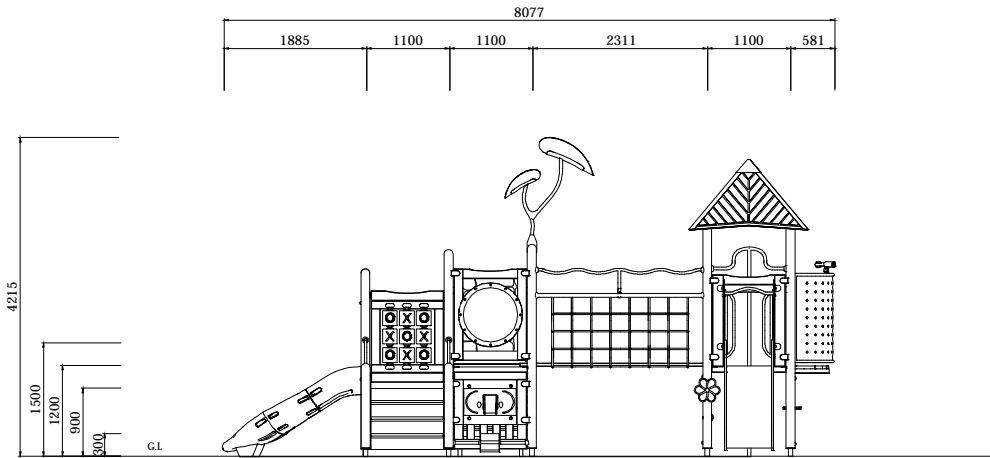

woodstory

200 series

Model Name: **UL-WS202**

Soft Fall Area 11609

Soft Fall Area 7708

Specification

Product Category : Woodstory - 200 Series

Model Name : UL-WS202

Standards: AS4685 Parts1-6 & 11 - 2014

Scale: 1:100 @ A4

Summary:

- Play structure size : 8.1m x 4.2m
- Approx. soft fall area : 57.2m²
- Approx. soft fall size : 11.6m x 7.7m
- Accommodates : 25 to 30 children
- Overall height : 4.2m
- Free height of fall : 1.2m

ELEVATION - FRONT

ELEVATION - RIGHT

Scale : NTS

Scale : NTS

TYPICAL FOOTING DETAILS

Specification

Product Category : Woodstory - 200 Series

Model Name : UL-WS202