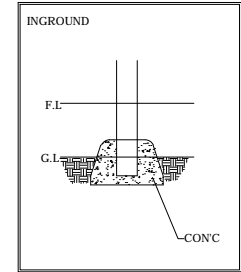

Standards: AS4685 Parts1-6 & 11 - 2014

Scale: 1:100 @ A4

Summary:

- Play structure size : 8.1m x 4.2m
- Approx. soft fall area : 57.2m²
- Approx. soft fall size : 11.6m x 7.7m
- Accommodates : 25 to 30 children
- Overall height : 4.2m
- Free height of fall : 1.2m

ELEVATION - FRONT

ELEVATION - RIGHT

Scale : NTS

Scale : NTS

TYPICAL FOOTING DETAILS

Specification

Product Category : Woodstory - 200 Series

Model Name : UL-WS202