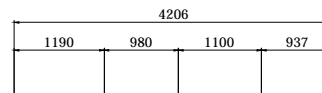

ELEVATION - RIGHT