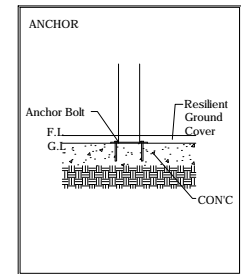

OUTDOOR FITNESS EQUIPMENT

Model Name: **MB-FIT114A**

PLAN LAYOUT

FOOTING LAYOUT

Scale : NTS

Scale : NTS

TYPICAL FOOTING DETAILS

ELEVATION - FRONT

ELEVATION - RIGHT

Specification
Product Category : MB Fitness
Model Name : MB-FIT114A
Standards: AS4685 Parts-1-6 & 11 - 2014
Scale: 1:50 @ A4

Summary:

- Play structure size : 1.4m x 0.5m
- Approx. soft fall area : 12.3m²
- Approx. soft fall size : 4.4m x 3.6m
- Accommodates : 1 person
- Overall height : 2.0m
- Free height of fall : 0.7m