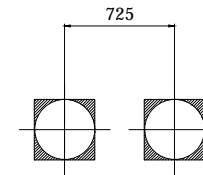

OUTDOOR FITNESS EQUIPMENT

Model Name: **MB-FIT114A**

PLAN LAYOUT

FOOTING LAYOUT

Scale : NTS

Scale : NTS

TYPICAL FOOTING DETAILS

ELEVATION - FRONT

ELEVATION - RIGHT

Specification
Product Category : MB Fitness
Model Name : MB-FIT114A
Standards: AS4685 Parts-1-6 & 11 - 2014
Scale: 1:50 @ A4

Summary:

- Play structure size : 1.4m x 0.5m
- Approx. soft fall area : 12.3m²
- Approx. soft fall size : 4.4m x 3.6m
- Accommodates : 1 person
- Overall height : 2.0m
- Free height of fall : 0.7m