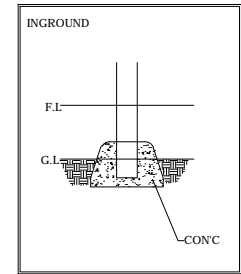

OUTDOOR FITNESS EQUIPMENT

Model Name: **MB-FIT114A**

PLAN LAYOUT

FOOTING LAYOUT

Scale : NTS

Scale : NTS

TYPICAL FOOTING DETAILS

ELEVATION - FRONT

ELEVATION - RIGHT

Specification
Product Category : MB Fitness
Model Name : MB-FIT114A
Standards: AS4685 Parts-1-6 & 11 - 2014
Scale: 1:50 @ A4

Summary:

- Play structure size : 1.4m x 0.5m
- Approx. soft fall area : 12.3m²
- Approx. soft fall size : 4.4m x 3.6m
- Accommodates : 1 person
- Overall height : 2.0m
- Free height of fall : 0.7m