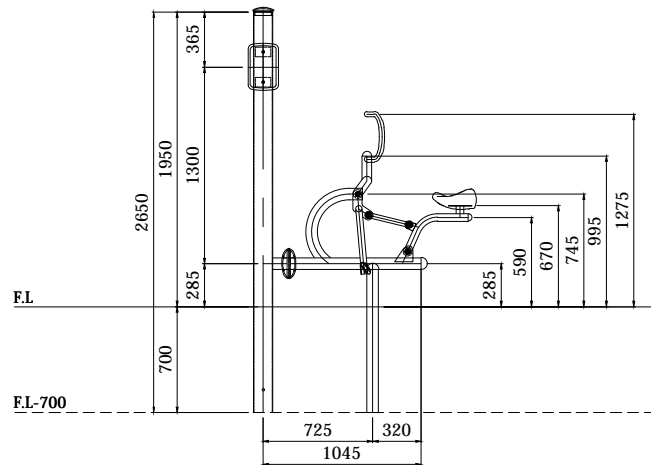

OUTDOOR FITNESS EQUIPMENT

Model Name: **MB-FIT114A**

PLAN LAYOUT

FOOTING LAYOUT

Scale : NTS

Scale : NTS

TYPICAL FOOTING DETAILS

ELEVATION - FRONT

ELEVATION - RIGHT

Specification
Product Category : MB Fitness
Model Name : MB-FIT114A
Standards: AS4685 Parts-1-6 & 11 - 2014
Scale: 1:50 @ A4

Summary:

- Play structure size : 1.4m x 0.5m
- Approx. soft fall area : 12.3m²
- Approx. soft fall size : 4.4m x 3.6m
- Accommodates : 1 person
- Overall height : 2.0m
- Free height of fall : 0.7m