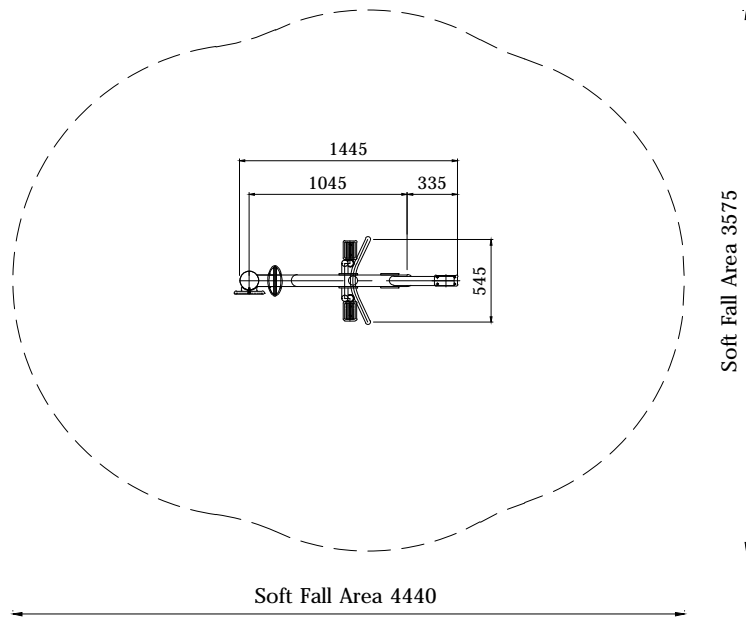

OUTDOOR FITNESS EQUIPMENT

Model Name: **MB-FIT114A**

PLAN LAYOUT

FOOTING LAYOUT

Scale : NTS

Scale : NTS

TYPICAL FOOTING DETAILS

ELEVATION - FRONT

ELEVATION - RIGHT

Specification
Product Category : MB Fitness
Model Name : MB-FIT114A
Standards: AS4685 Parts-1-6 & 11 - 2014
Scale: 1:50 @ A4

Summary:

- Play structure size : 1.4m x 0.5m
- Approx. soft fall area : 12.3m²
- Approx. soft fall size : 4.4m x 3.6m
- Accommodates : 1 person
- Overall height : 2.0m
- Free height of fall : 0.7m