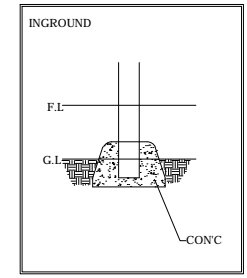

## OUTDOOR FITNESS EQUIPMENT

Model Name: **MB-FIT109A**

Soft Fall Area 3755

Soft Fall Area 4375

PLAN LAYOUT

TYPICAL FOOTING DETAILS

Scale : NTS

Scale : NTS

TYPICAL FOOTING DETAILS

ELEVATION - FRONT

ELEVATION - RIGHT

<b>Specification</b>
Product Category : MB Fitness
Model Name : MB-FIT109A
Standards: AS4685 Parts1-6 & 11 - 2014
Scale: 1:50 @ A4

- Summary:**
- Play structure size : 1.4m x 0.7m
  - Approx. soft fall area : 13.5m<sup>2</sup>
  - Approx. soft fall size : 4.4x 3.8m
  - Accommodates : 1 person
  - Overall height : 2.0m
  - Free height of fall : 0.4m