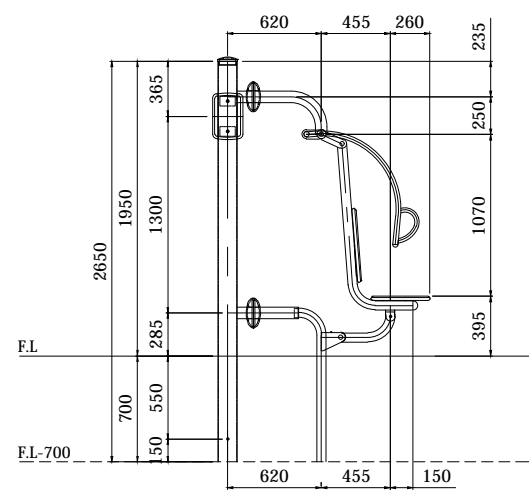

## OUTDOOR FITNESS EQUIPMENT

Model Name: **MB-FIT109A**

Soft Fall Area 3755

Soft Fall Area 4375

PLAN LAYOUT

TYPICAL FOOTING DETAILS

Scale : NTS

Scale : NTS

TYPICAL FOOTING DETAILS

ELEVATION - FRONT

ELEVATION - RIGHT

<b>Specification</b>
Product Category : MB Fitness
Model Name : MB-FIT109A
Standards: AS4685 Parts1-6 & 11 - 2014
Scale: 1:50 @ A4

- Summary:**
- Play structure size : 1.4m x 0.7m
  - Approx. soft fall area : 13.5m<sup>2</sup>
  - Approx. soft fall size : 4.4x 3.8m
  - Accommodates : 1 person
  - Overall height : 2.0m
  - Free height of fall : 0.4m