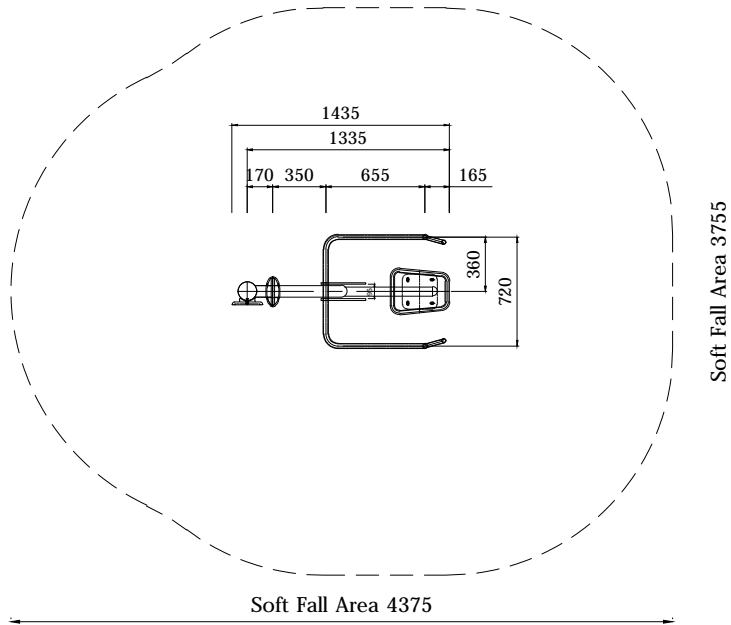

## OUTDOOR FITNESS EQUIPMENT

Model Name: **MB-FIT109A**

Soft Fall Area 3755

Soft Fall Area 4375

PLAN LAYOUT

TYPICAL FOOTING DETAILS

Scale : NTS

Scale : NTS

TYPICAL FOOTING DETAILS

ELEVATION - FRONT

ELEVATION - RIGHT

<b>Specification</b>
Product Category : MB Fitness
Model Name : MB-FIT109A
Standards: AS4685 Parts1-6 & 11 - 2014
Scale: 1:50 @ A4

- Summary:**
- Play structure size : 1.4m x 0.7m
  - Approx. soft fall area : 13.5m<sup>2</sup>
  - Approx. soft fall size : 4.4x 3.8m
  - Accommodates : 1 person
  - Overall height : 2.0m
  - Free height of fall : 0.4m