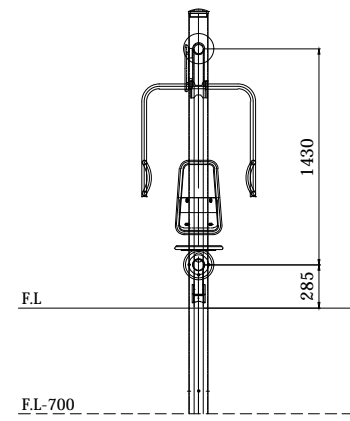

## OUTDOOR FITNESS EQUIPMENT

Model Name: **MB-FIT109A**

Soft Fall Area 3755

Soft Fall Area 4375

PLAN LAYOUT

TYPICAL FOOTING DETAILS

Scale : NTS

Scale : NTS

TYPICAL FOOTING DETAILS

ELEVATION - FRONT

ELEVATION - RIGHT

<b>Specification</b>
Product Category : MB Fitness
Model Name : MB-FIT109A
Standards: AS4685 Parts1-6 & 11 - 2014
Scale: 1:50 @ A4

- Summary:**
- Play structure size : 1.4m x 0.7m
  - Approx. soft fall area : 13.5m<sup>2</sup>
  - Approx. soft fall size : 4.4x 3.8m
  - Accommodates : 1 person
  - Overall height : 2.0m
  - Free height of fall : 0.4m