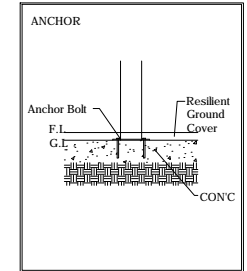

## OUTDOOR FITNESS EQUIPMENT

Model Name: **MB-FIT109A**

Soft Fall Area 3755

Soft Fall Area 4375

PLAN LAYOUT

TYPICAL FOOTING DETAILS

Scale : NTS

Scale : NTS

TYPICAL FOOTING DETAILS

ELEVATION - FRONT

ELEVATION - RIGHT

<b>Specification</b>
Product Category : MB Fitness
Model Name : MB-FIT109A
Standards: AS4685 Parts1-6 & 11 - 2014
Scale: 1:50 @ A4

- Summary:**
- Play structure size : 1.4m x 0.7m
  - Approx. soft fall area : 13.5m<sup>2</sup>
  - Approx. soft fall size : 4.4x 3.8m
  - Accommodates : 1 person
  - Overall height : 2.0m
  - Free height of fall : 0.4m