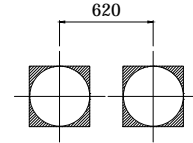

## OUTDOOR FITNESS EQUIPMENT

Model Name: **MB-FIT109A**

Soft Fall Area 3755

Soft Fall Area 4375

PLAN LAYOUT

TYPICAL FOOTING DETAILS

Scale : NTS

Scale : NTS

TYPICAL FOOTING DETAILS

ELEVATION - FRONT

ELEVATION - RIGHT

<b>Specification</b>
Product Category : MB Fitness
Model Name : MB-FIT109A
Standards: AS4685 Parts1-6 & 11 - 2014
Scale: 1:50 @ A4

- Summary:**
- Play structure size : 1.4m x 0.7m
  - Approx. soft fall area : 13.5m<sup>2</sup>
  - Approx. soft fall size : 4.4x 3.8m
  - Accommodates : 1 person
  - Overall height : 2.0m
  - Free height of fall : 0.4m