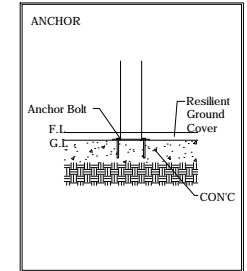

## OUTDOOR FITNESS EQUIPMENT

Model Name: **MB-FIT108A**

PLAN LAYOUT

FOOTING LAYOUT

Scale : NTS

Scale : NTS

TYPICAL FOOTING DETAILS

ELEVATION - FRONT

ELEVATION - RIGHT

Specification
Product Category : MB Fitness
Model Name : MB-FIT108A
Standards: AS4685 Parts1-6 & 11 - 2014
Scale: 1:50 @ A4

- Summary:
- Play structure size : 1.2m x 0.7m
  - Approx. soft fall area : 12.7m<sup>2</sup>
  - Approx. soft fall size : 4.3m x 3.7m
  - Accommodates : 1 person
  - Overall height : 2.0m
  - Free height of fall : 1.3m