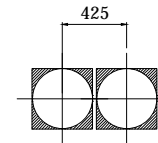

## OUTDOOR FITNESS EQUIPMENT

Model Name: **MB-FIT108A**

PLAN LAYOUT

FOOTING LAYOUT

Scale : NTS

Scale : NTS

TYPICAL FOOTING DETAILS

ELEVATION - FRONT

ELEVATION - RIGHT

Specification
Product Category : MB Fitness
Model Name : MB-FIT108A
Standards: AS4685 Parts1-6 & 11 - 2014
Scale: 1:50 @ A4

- Summary:
- Play structure size : 1.2m x 0.7m
  - Approx. soft fall area : 12.7m<sup>2</sup>
  - Approx. soft fall size : 4.3m x 3.7m
  - Accommodates : 1 person
  - Overall height : 2.0m
  - Free height of fall : 1.3m