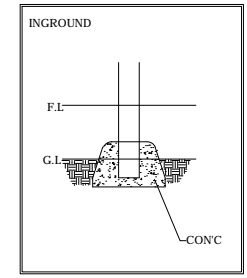

## OUTDOOR FITNESS EQUIPMENT

Model Name: **MB-FIT108A**

PLAN LAYOUT

FOOTING LAYOUT

Scale : NTS

Scale : NTS

TYPICAL FOOTING DETAILS

ELEVATION - FRONT

ELEVATION - RIGHT

Specification
Product Category : MB Fitness
Model Name : MB-FIT108A
Standards: AS4685 Parts1-6 & 11 - 2014
Scale: 1:50 @ A4

- Summary:
- Play structure size : 1.2m x 0.7m
  - Approx. soft fall area : 12.7m<sup>2</sup>
  - Approx. soft fall size : 4.3m x 3.7m
  - Accommodates : 1 person
  - Overall height : 2.0m
  - Free height of fall : 1.3m