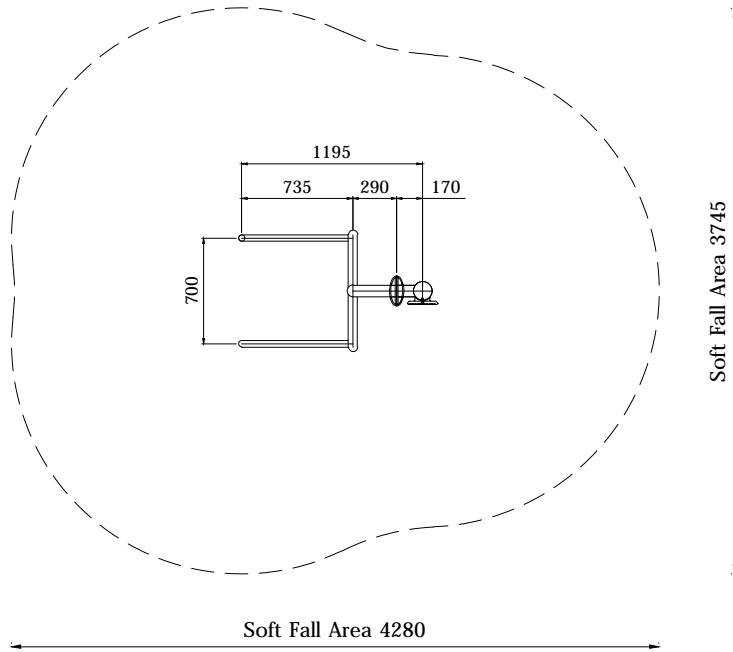

## OUTDOOR FITNESS EQUIPMENT

Model Name: **MB-FIT108A**

PLAN LAYOUT

FOOTING LAYOUT

Scale : NTS

Scale : NTS

TYPICAL FOOTING DETAILS

ELEVATION - FRONT

ELEVATION - RIGHT

Specification
Product Category : MB Fitness
Model Name : MB-FIT108A
Standards: AS4685 Parts1-6 & 11 - 2014
Scale: 1:50 @ A4

- Summary:
- Play structure size : 1.2m x 0.7m
  - Approx. soft fall area : 12.7m<sup>2</sup>
  - Approx. soft fall size : 4.3m x 3.7m
  - Accommodates : 1 person
  - Overall height : 2.0m
  - Free height of fall : 1.3m