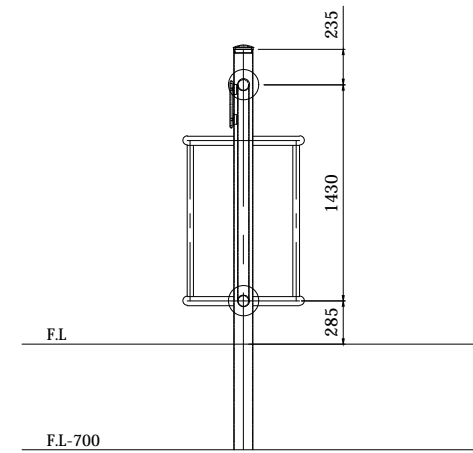

## OUTDOOR FITNESS EQUIPMENT

Model Name: **MB-FIT108A**

PLAN LAYOUT

FOOTING LAYOUT

Scale : NTS

Scale : NTS

TYPICAL FOOTING DETAILS

ELEVATION - FRONT

ELEVATION - RIGHT

Specification
Product Category : MB Fitness
Model Name : MB-FIT108A
Standards: AS4685 Parts1-6 & 11 - 2014
Scale: 1:50 @ A4

- Summary:
- Play structure size : 1.2m x 0.7m
  - Approx. soft fall area : 12.7m<sup>2</sup>
  - Approx. soft fall size : 4.3m x 3.7m
  - Accommodates : 1 person
  - Overall height : 2.0m
  - Free height of fall : 1.3m