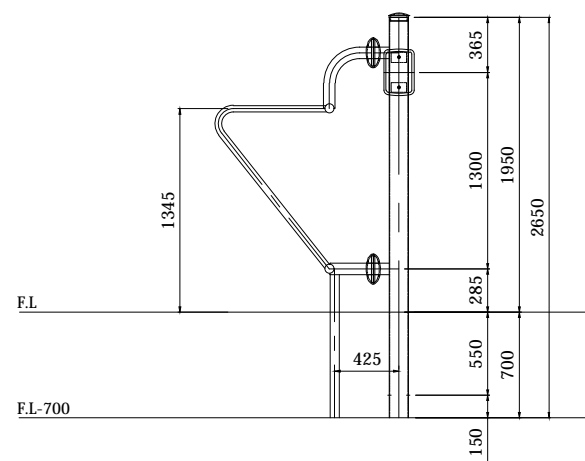

## OUTDOOR FITNESS EQUIPMENT

Model Name: **MB-FIT108A**

PLAN LAYOUT

FOOTING LAYOUT

Scale : NTS

Scale : NTS

TYPICAL FOOTING DETAILS

ELEVATION - FRONT

ELEVATION - RIGHT

Specification
Product Category : MB Fitness
Model Name : MB-FIT108A
Standards: AS4685 Parts1-6 & 11 - 2014
Scale: 1:50 @ A4

- Summary:
- Play structure size : 1.2m x 0.7m
  - Approx. soft fall area : 12.7m<sup>2</sup>
  - Approx. soft fall size : 4.3m x 3.7m
  - Accommodates : 1 person
  - Overall height : 2.0m
  - Free height of fall : 1.3m