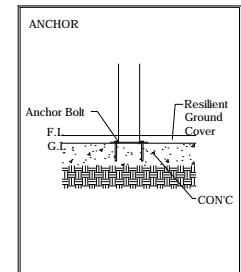

OUTDOOR FITNESS EQUIPMENT

Model Name: **MB-FIT105A**

SAFETY AREA 4125

SAFETY AREA 3945

PLAN LAYOUT

ELEVATION - FRONT

FOOTING LAYOUT

ELEVATION - RIGHT

Scale : NTS

Scale : NTS

TYPICAL FOOTING DETAILS

Specification

Product Category : MB Fitness

Model Name : MB-FIT105A

Standards: AS4685 Parts1-6 & 11 - 2014

Scale: 1:50 @ A4

Summary:

- Play structure size : 1.1m x 1.0m
- Approx. soft fall area : 13.0m²
- Approx. soft fall size : 4.1m x 3.9m
- Accommodates : 1 person
- Overall height : 2.0m