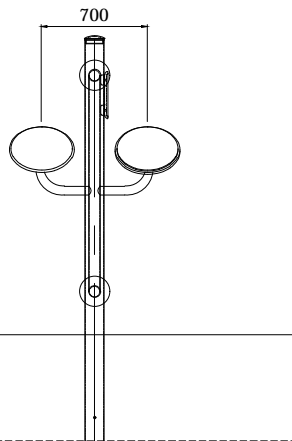

OUTDOOR FITNESS EQUIPMENT

Model Name: **MB-FIT105A**

SAFETY AREA 4125

SAFETY AREA 3945

PLAN LAYOUT

ELEVATION - FRONT

FOOTING LAYOUT

ELEVATION - RIGHT

Scale : NTS

Scale : NTS

TYPICAL FOOTING DETAILS

Specification

Product Category : MB Fitness

Model Name : MB-FIT105A

Standards: AS4685 Parts1-6 & 11 - 2014

Scale: 1:50 @ A4

Summary:

- Play structure size : 1.1m x 1.0m
- Approx. soft fall area : 13.0m²
- Approx. soft fall size : 4.1m x 3.9m
- Accommodates : 1 person
- Overall height : 2.0m