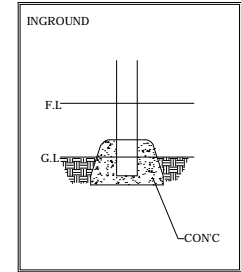

OUTDOOR FITNESS EQUIPMENT

Model Name: **MB-FIT105A**

SAFETY AREA 4125

SAFETY AREA 3945

PLAN LAYOUT

ELEVATION - FRONT

FOOTING LAYOUT

ELEVATION - RIGHT

Scale : NTS

Scale : NTS

TYPICAL FOOTING DETAILS

Specification

Product Category : MB Fitness

Model Name : MB-FIT105A

Standards: AS4685 Parts1-6 & 11 - 2014

Scale: 1:50 @ A4

Summary:

- Play structure size : 1.1m x 1.0m
- Approx. soft fall area : 13.0m²
- Approx. soft fall size : 4.1m x 3.9m
- Accommodates : 1 person
- Overall height : 2.0m