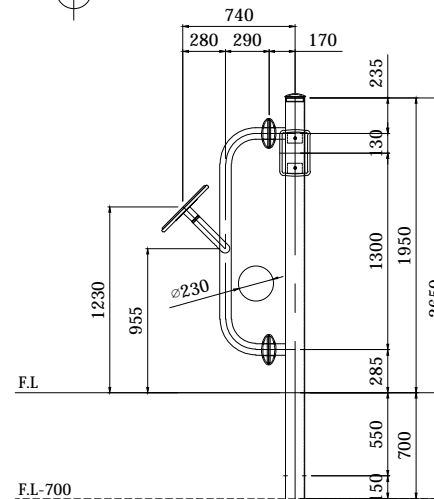

OUTDOOR FITNESS EQUIPMENT

Model Name: **MB-FIT105A**

SAFETY AREA 4125

SAFETY AREA 3945

PLAN LAYOUT

ELEVATION - FRONT

FOOTING LAYOUT

ELEVATION - RIGHT

Scale : NTS

Scale : NTS

TYPICAL FOOTING DETAILS

Specification

Product Category : MB Fitness

Model Name : MB-FIT105A

Standards: AS4685 Parts1-6 & 11 - 2014

Scale: 1:50 @ A4

Summary:

- Play structure size : 1.1m x 1.0m
- Approx. soft fall area : 13.0m²
- Approx. soft fall size : 4.1m x 3.9m
- Accommodates : 1 person
- Overall height : 2.0m