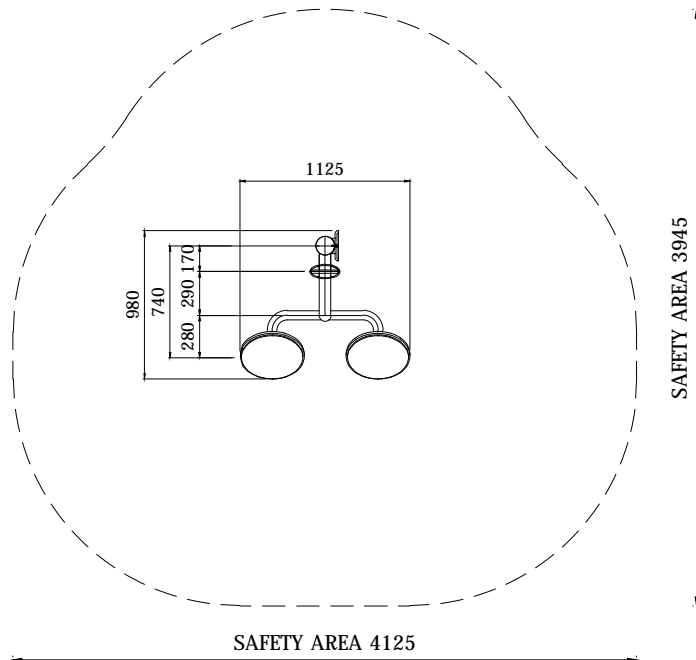

OUTDOOR FITNESS EQUIPMENT

Model Name: **MB-FIT105A**

SAFETY AREA 4125

SAFETY AREA 3945

PLAN LAYOUT

ELEVATION - FRONT

FOOTING LAYOUT

ELEVATION - RIGHT

Scale : NTS

Scale : NTS

TYPICAL FOOTING DETAILS

Specification

Product Category : MB Fitness

Model Name : MB-FIT105A

Standards: AS4685 Parts1-6 & 11 - 2014

Scale: 1:50 @ A4

Summary:

- Play structure size : 1.1m x 1.0m
- Approx. soft fall area : 13.0m²
- Approx. soft fall size : 4.1m x 3.9m
- Accommodates : 1 person
- Overall height : 2.0m