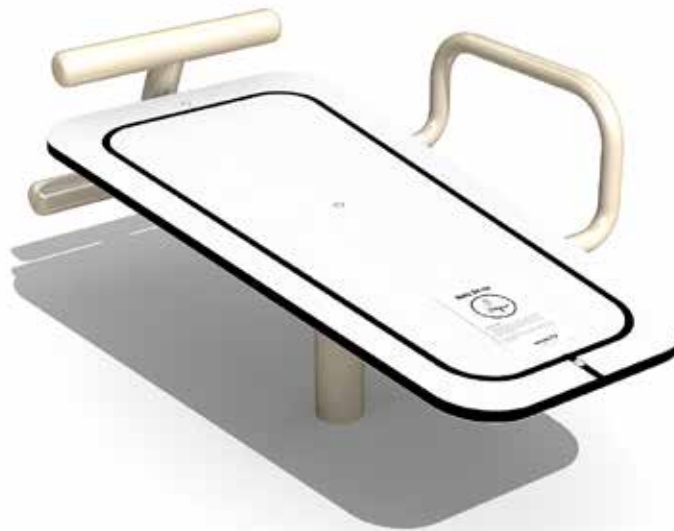

OUTDOOR FITNESS EQUIPMENT

Model Name: **MB-FIT102A**

Scale : NTS

Scale : NTS

TYPICAL FOOTING DETAILS

Specification

Product Category : MB Fitness

Model Name : MB-FIT102A

Standards: AS4685 Parts1-6 & 11 - 2014

Scale: 1:50 @ A4

Summary:

- Play structure size : 1.2m x 1.0m
- Approx. soft fall area : 13.6m²
- Approx. soft fall size : 4.2m x 4.0m
- Accommodates : 1 person
- Overall height : 2.0m
- Free height of fall : 0.3m