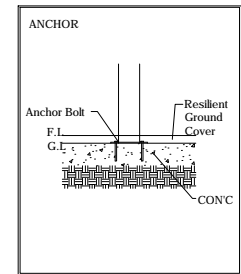

OUTDOOR FITNESS EQUIPMENT

Model Name: **MB-FIT102A**

Scale : NTS

Scale : NTS

TYPICAL FOOTING DETAILS

Specification

Product Category : MB Fitness

Model Name : MB-FIT102A

Standards: AS4685 Parts1-6 & 11 - 2014

Scale: 1:50 @ A4

Summary:

- Play structure size : 1.2m x 1.0m
- Approx. soft fall area : 13.6m²
- Approx. soft fall size : 4.2m x 4.0m
- Accommodates : 1 person
- Overall height : 2.0m
- Free height of fall : 0.3m