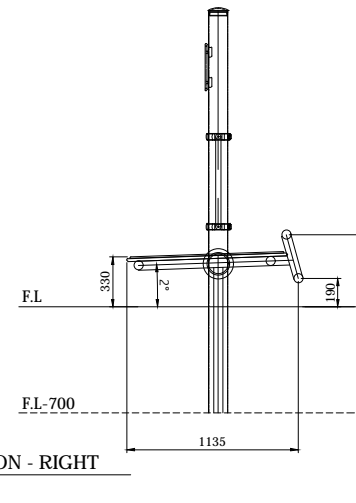

OUTDOOR FITNESS EQUIPMENT

Model Name: **MB-FIT102A**

Scale : NTS

Scale : NTS

TYPICAL FOOTING DETAILS

Specification

Product Category : MB Fitness

Model Name : MB-FIT102A

Standards: AS4685 Parts1-6 & 11 - 2014

Scale: 1:50 @ A4

Summary:

- Play structure size : 1.2m x 1.0m
- Approx. soft fall area : 13.6m²
- Approx. soft fall size : 4.2m x 4.0m
- Accommodates : 1 person
- Overall height : 2.0m
- Free height of fall : 0.3m