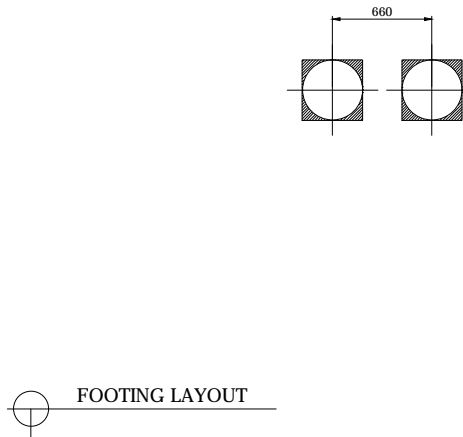

OUTDOOR FITNESS EQUIPMENT

Model Name: **MB-FIT102A**

Scale : NTS

Scale : NTS

TYPICAL FOOTING DETAILS

Specification

Product Category : MB Fitness

Model Name : MB-FIT102A

Standards: AS4685 Parts1-6 & 11 - 2014

Scale: 1:50 @ A4

Summary:

- Play structure size : 1.2m x 1.0m
- Approx. soft fall area : 13.6m²
- Approx. soft fall size : 4.2m x 4.0m
- Accommodates : 1 person
- Overall height : 2.0m
- Free height of fall : 0.3m