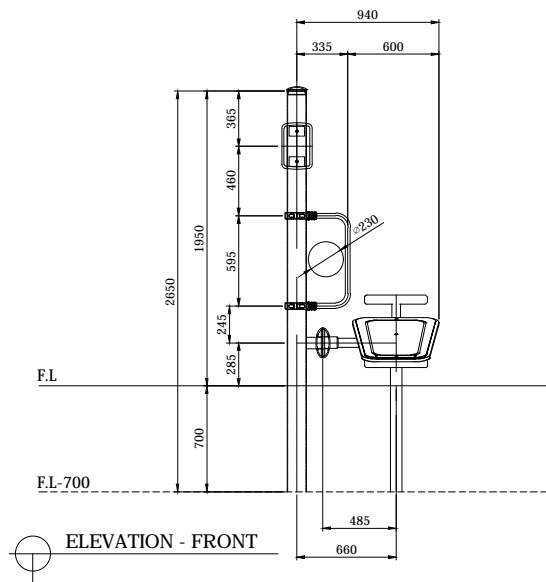

OUTDOOR FITNESS EQUIPMENT

Model Name: **MB-FIT102A**

Scale : NTS

Scale : NTS

TYPICAL FOOTING DETAILS

Specification

Product Category : MB Fitness

Model Name : MB-FIT102A

Standards: AS4685 Parts1-6 & 11 - 2014

Scale: 1:50 @ A4

Summary:

- Play structure size : 1.2m x 1.0m
- Approx. soft fall area : 13.6m²
- Approx. soft fall size : 4.2m x 4.0m
- Accommodates : 1 person
- Overall height : 2.0m
- Free height of fall : 0.3m