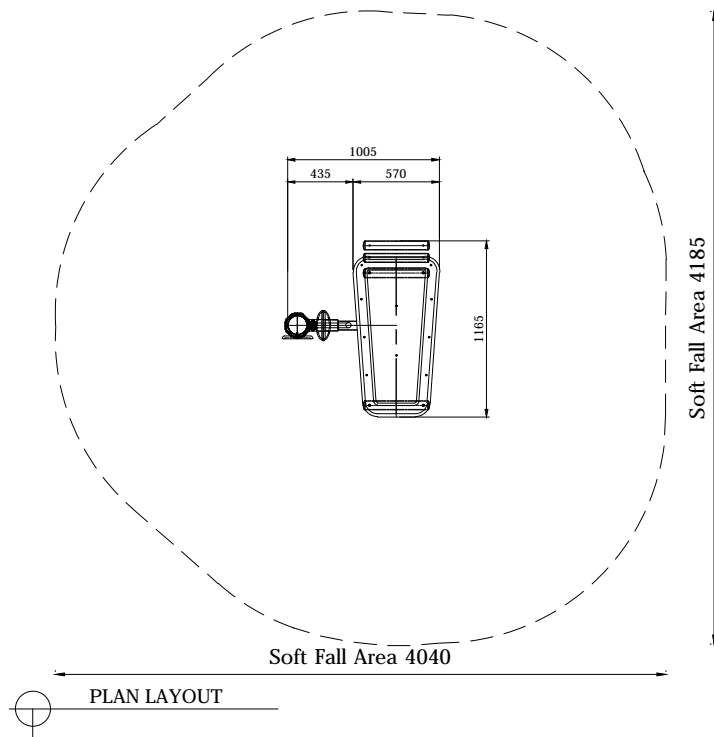

OUTDOOR FITNESS EQUIPMENT

Model Name: **MB-FIT102A**

Scale : NTS

Scale : NTS

TYPICAL FOOTING DETAILS

Specification

Product Category : MB Fitness

Model Name : MB-FIT102A

Standards: AS4685 Parts1-6 & 11 - 2014

Scale: 1:50 @ A4

Summary:

- Play structure size : 1.2m x 1.0m
- Approx. soft fall area : 13.6m²
- Approx. soft fall size : 4.2m x 4.0m
- Accommodates : 1 person
- Overall height : 2.0m
- Free height of fall : 0.3m