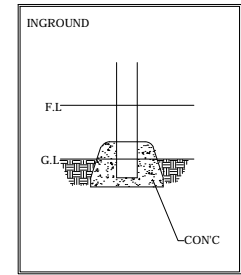

OUTDOOR FITNESS EQUIPMENT

Model Name: **MB-FIT102A**

Scale : NTS

Scale : NTS

TYPICAL FOOTING DETAILS

Specification

Product Category : MB Fitness

Model Name : MB-FIT102A

Standards: AS4685 Parts1-6 & 11 - 2014

Scale: 1:50 @ A4

Summary:

- Play structure size : 1.2m x 1.0m
- Approx. soft fall area : 13.6m²
- Approx. soft fall size : 4.2m x 4.0m
- Accommodates : 1 person
- Overall height : 2.0m
- Free height of fall : 0.3m