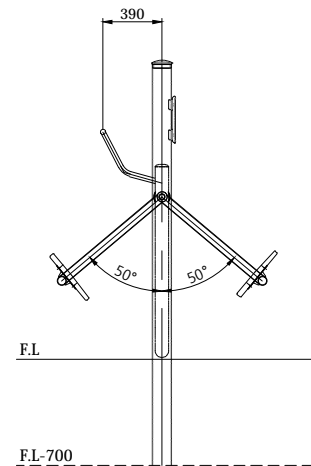

OUTDOOR FITNESS EQUIPMENT

Model Name: **MB-FIT101A**

PLAN LAYOUT

FOOTING LAYOUT

Scale : NTS

Scale : NTS

TYPICAL FOOTING DETAILS

ELEVATION - FRONT

ELEVATION - RIGHT

Specification
Product Category : MB Fitness
Model Name : MB-FIT101A
Standards: AS4685 Parts1-6 & 11 - 2014
Scale: 1:50 @ A4

Summary:

- Play structure size : 1.4m x 0.6m
- Approx. soft fall area : 12.6m²
- Approx. soft fall size : 4.4m x 3.4m
- Accommodates : 1 person
- Overall height : 2.0m
- Free height of fall : 0.3m