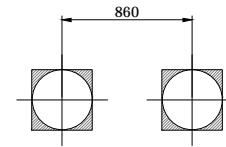

OUTDOOR FITNESS EQUIPMENT

Model Name: **MB-FIT101A**

PLAN LAYOUT

FOOTING LAYOUT

Scale : NTS

Scale : NTS

TYPICAL FOOTING DETAILS

ELEVATION - FRONT

ELEVATION - RIGHT

Specification
Product Category : MB Fitness
Model Name : MB-FIT101A
Standards: AS4685 Parts1-6 & 11 - 2014
Scale: 1:50 @ A4

Summary:

- Play structure size : 1.4m x 0.6m
- Approx. soft fall area : 12.6m²
- Approx. soft fall size : 4.4m x 3.4m
- Accommodates : 1 person
- Overall height : 2.0m
- Free height of fall : 0.3m