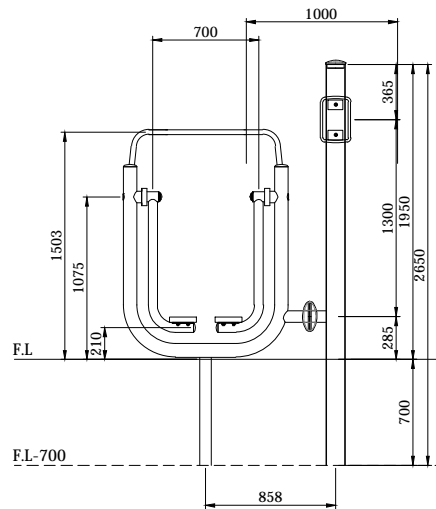

OUTDOOR FITNESS EQUIPMENT

Model Name: **MB-FIT101A**

PLAN LAYOUT

FOOTING LAYOUT

Scale : NTS

Scale : NTS

TYPICAL FOOTING DETAILS

ELEVATION - FRONT

ELEVATION - RIGHT

Specification
Product Category : MB Fitness
Model Name : MB-FIT101A
Standards: AS4685 Parts1-6 & 11 - 2014
Scale: 1:50 @ A4

Summary:

- Play structure size : 1.4m x 0.6m
- Approx. soft fall area : 12.6m²
- Approx. soft fall size : 4.4m x 3.4m
- Accommodates : 1 person
- Overall height : 2.0m
- Free height of fall : 0.3m