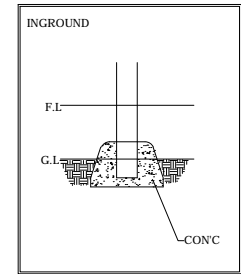

OUTDOOR FITNESS EQUIPMENT

Model Name: **MB-FIT101A**

PLAN LAYOUT

FOOTING LAYOUT

Scale : NTS

Scale : NTS

TYPICAL FOOTING DETAILS

ELEVATION - FRONT

ELEVATION - RIGHT

Specification
Product Category : MB Fitness
Model Name : MB-FIT101A
Standards: AS4685 Parts1-6 & 11 - 2014
Scale: 1:50 @ A4

Summary:

- Play structure size : 1.4m x 0.6m
- Approx. soft fall area : 12.6m²
- Approx. soft fall size : 4.4m x 3.4m
- Accommodates : 1 person
- Overall height : 2.0m
- Free height of fall : 0.3m