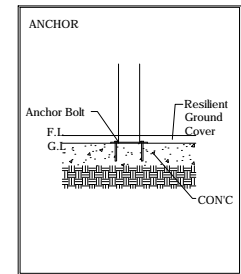

OUTDOOR FITNESS EQUIPMENT

Model Name: **MB-FIT101A**

PLAN LAYOUT

FOOTING LAYOUT

Scale : NTS

Scale : NTS

TYPICAL FOOTING DETAILS

ELEVATION - FRONT

ELEVATION - RIGHT

Specification
Product Category : MB Fitness
Model Name : MB-FIT101A
Standards: AS4685 Parts1-6 & 11 - 2014
Scale: 1:50 @ A4

Summary:

- Play structure size : 1.4m x 0.6m
- Approx. soft fall area : 12.6m²
- Approx. soft fall size : 4.4m x 3.4m
- Accommodates : 1 person
- Overall height : 2.0m
- Free height of fall : 0.3m