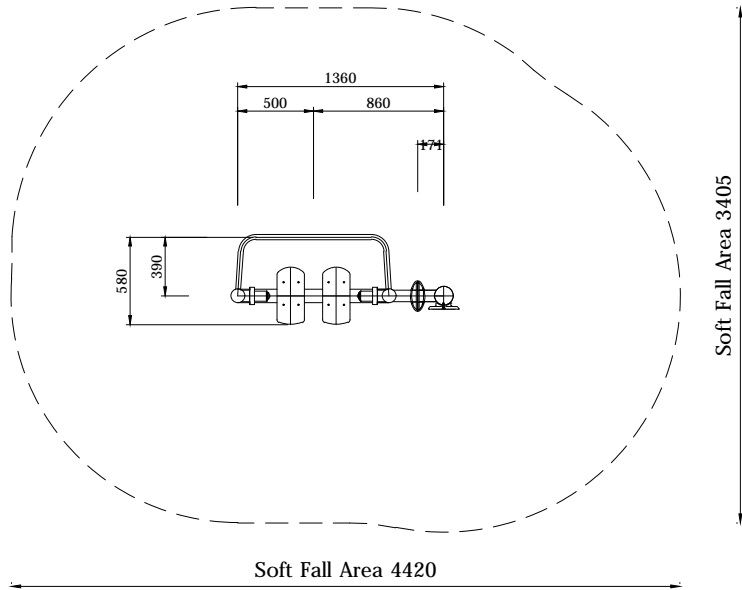

OUTDOOR FITNESS EQUIPMENT

Model Name: **MB-FIT101A**

PLAN LAYOUT

FOOTING LAYOUT

Scale : NTS

Scale : NTS

TYPICAL FOOTING DETAILS

ELEVATION - FRONT

ELEVATION - RIGHT

Specification
Product Category : MB Fitness
Model Name : MB-FIT101A
Standards: AS4685 Parts1-6 & 11 - 2014
Scale: 1:50 @ A4

Summary:

- Play structure size : 1.4m x 0.6m
- Approx. soft fall area : 12.6m²
- Approx. soft fall size : 4.4m x 3.4m
- Accommodates : 1 person
- Overall height : 2.0m
- Free height of fall : 0.3m