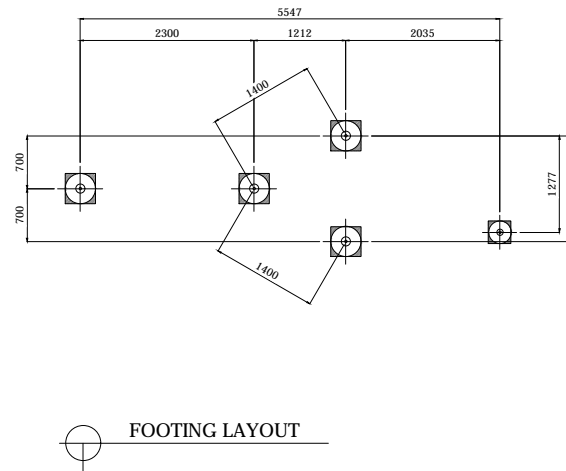

Robinia story

2100 SERIES – JUNGLE EXPEDITION

Model Name: **UL-WS2101**

Scale : NTS

Scale : NTS

TYPICAL FOOTING DETAILS

Specification
Product Category : Jungle Expedition
Model Name : UL-WS2101
Standards: AS4685 Parts1-6 & 11 - 2014
Scale: 1:100 @ A4
Summary:
<ul style="list-style-type: none"> • Play structure size : 6.0m x 1.7m • Approx. soft fall area : 34.4m² • Approx. soft fall size : 9.8m x 5.4m • Accommodates : 3 to 5 children • Overall height : 5.0m • Free height of fall : 1.2m