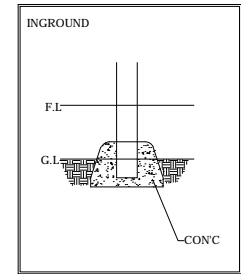

Robinia story

2100 SERIES – JUNGLE EXPEDITION

Model Name: **UL-WS2101**

Scale : NTS

Scale : NTS

TYPICAL FOOTING DETAILS

Specification
Product Category : Jungle Expedition
Model Name : UL-WS2101
Standards: AS4685 Parts1-6 & 11 - 2014
Scale: 1:100 @ A4
Summary:
<ul style="list-style-type: none"> • Play structure size : 6.0m x 1.7m • Approx. soft fall area : 34.4m² • Approx. soft fall size : 9.8m x 5.4m • Accommodates : 3 to 5 children • Overall height : 5.0m • Free height of fall : 1.2m