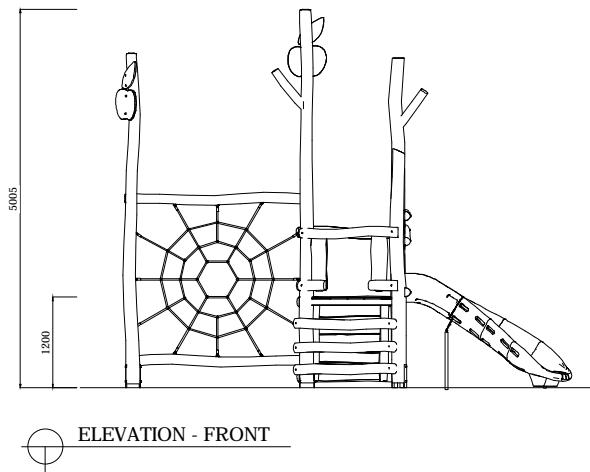

Robinia story

2100 SERIES – JUNGLE EXPEDITION

Model Name: **UL-WS2101**

Scale : NTS

Scale : NTS

TYPICAL FOOTING DETAILS

Specification
Product Category : Jungle Expedition
Model Name : UL-WS2101
Standards: AS4685 Parts1-6 & 11 - 2014
Scale: 1:100 @ A4
Summary:
<ul style="list-style-type: none"> • Play structure size : 6.0m x 1.7m • Approx. soft fall area : 34.4m² • Approx. soft fall size : 9.8m x 5.4m • Accommodates : 3 to 5 children • Overall height : 5.0m • Free height of fall : 1.2m