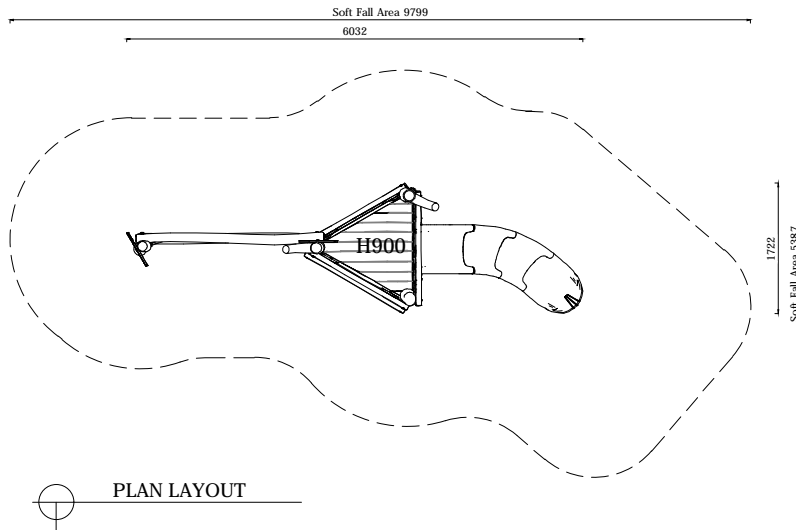

Robinia story

2100 SERIES – JUNGLE EXPEDITION

Model Name: **UL-WS2101**

Scale : NTS

Scale : NTS

TYPICAL FOOTING DETAILS

Specification
Product Category : Jungle Expedition
Model Name : UL-WS2101
Standards: AS4685 Parts1-6 & 11 - 2014
Scale: 1:100 @ A4
Summary:
<ul style="list-style-type: none"> • Play structure size : 6.0m x 1.7m • Approx. soft fall area : 34.4m² • Approx. soft fall size : 9.8m x 5.4m • Accommodates : 3 to 5 children • Overall height : 5.0m • Free height of fall : 1.2m