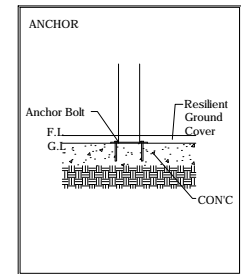

Robinia story

2100 SERIES – JUNGLE EXPEDITION

Model Name: **UL-WS2101**

Scale : NTS

Scale : NTS

TYPICAL FOOTING DETAILS

Specification
Product Category : Jungle Expedition
Model Name : UL-WS2101
Standards: AS4685 Parts1-6 & 11 - 2014
Scale: 1:100 @ A4
Summary:
<ul style="list-style-type: none"> • Play structure size : 6.0m x 1.7m • Approx. soft fall area : 34.4m² • Approx. soft fall size : 9.8m x 5.4m • Accommodates : 3 to 5 children • Overall height : 5.0m • Free height of fall : 1.2m