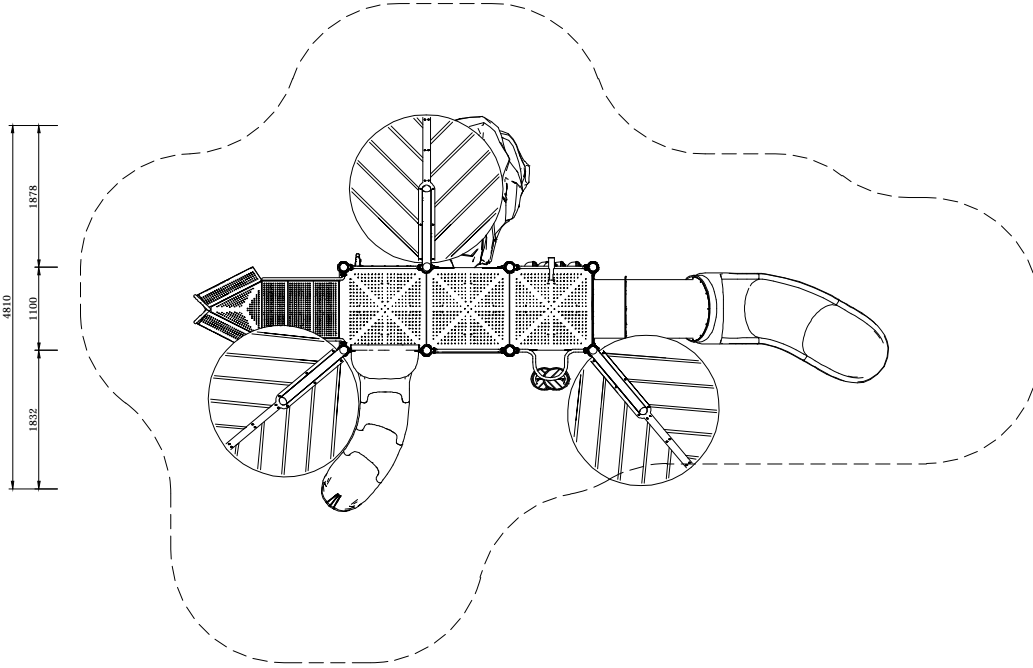

UL-PLAY SYSTEMS CE RANGE

Leaf Top

Model Name: **UL-CE103**

Soft Fall Area 8724

Soft Fall Area 12688

PLAN LAYOUT

FOOTING LAYOUT

ELEVATION - FRONT

ELEVATION - RIGHT

Specification

Product Category : Leaf Top

Model Name : UL-CE103

Standards: AS4685 Parts1-6 & 11 - 2014

Scale: 1:100 @ A4

Summary:

- Play structure size : 8.9m x 4.8m
- Approx. soft fall area : 67.1m²
- Approx. soft fall size : 12.6m x 8.7m
- Accommodates : 20 to 25 children
- Overall height : 4.7m
- Free height of fall : 1.5m