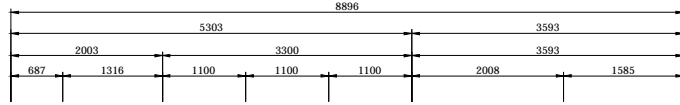

UL-PLAY SYSTEMS CE RANGE

Leaf Top

Model Name: **UL-CE103**

Soft Fall Area 8724

Soft Fall Area 12688

PLAN LAYOUT

FOOTING LAYOUT

ELEVATION - FRONT

ELEVATION - RIGHT

Specification

Product Category : Leaf Top

Model Name : UL-CE103

Standards: AS4685 Parts1-6 & 11 - 2014

Scale: 1:100 @ A4

Summary:

- Play structure size : 8.9m x 4.8m
- Approx. soft fall area : 67.1m²
- Approx. soft fall size : 12.6m x 8.7m
- Accommodates : 20 to 25 children
- Overall height : 4.7m
- Free height of fall : 1.5m