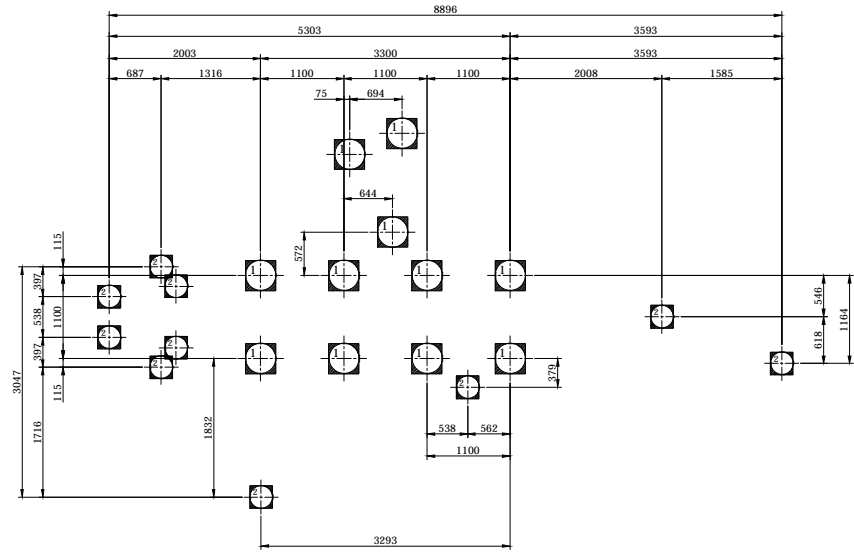

UL-PLAY SYSTEMS CE RANGE

Leaf Top

Model Name: **UL-CE103**

Soft Fall Area 8724

Soft Fall Area 12688

PLAN LAYOUT

FOOTING LAYOUT

ELEVATION - FRONT

ELEVATION - RIGHT

Specification

Product Category : Leaf Top

Model Name : UL-CE103

Standards: AS4685 Parts1-6 & 11 - 2014

Scale: 1:100 @ A4

Summary:

- Play structure size : 8.9m x 4.8m
- Approx. soft fall area : 67.1m²
- Approx. soft fall size : 12.6m x 8.7m
- Accommodates : 20 to 25 children
- Overall height : 4.7m
- Free height of fall : 1.5m