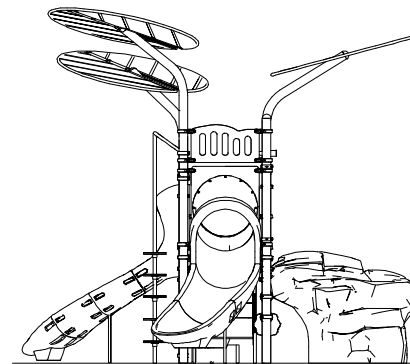

UL-PLAY SYSTEMS CE RANGE

Leaf Top

Model Name: **UL-CE103**

Soft Fall Area 8724

Soft Fall Area 12688

PLAN LAYOUT

FOOTING LAYOUT

ELEVATION - FRONT

ELEVATION - RIGHT

Specification

Product Category : Leaf Top

Model Name : UL-CE103

Standards: AS4685 Parts1-6 & 11 - 2014

Scale: 1:100 @ A4

Summary:

- Play structure size : 8.9m x 4.8m
- Approx. soft fall area : 67.1m²
- Approx. soft fall size : 12.6m x 8.7m
- Accommodates : 20 to 25 children
- Overall height : 4.7m
- Free height of fall : 1.5m