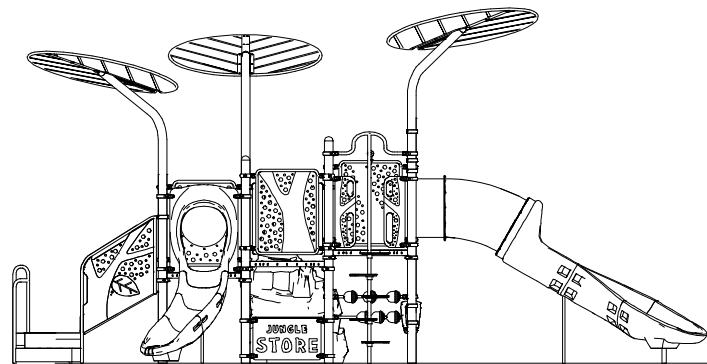

UL-PLAY SYSTEMS CE RANGE

Leaf Top

Model Name: **UL-CE103**

Soft Fall Area 8724

Soft Fall Area 12688

PLAN LAYOUT

FOOTING LAYOUT

ELEVATION - FRONT

ELEVATION - RIGHT

Specification

Product Category : Leaf Top

Model Name : UL-CE103

Standards: AS4685 Parts1-6 & 11 - 2014

Scale: 1:100 @ A4

Summary:

- Play structure size : 8.9m x 4.8m
- Approx. soft fall area : 67.1m²
- Approx. soft fall size : 12.6m x 8.7m
- Accommodates : 20 to 25 children
- Overall height : 4.7m
- Free height of fall : 1.5m