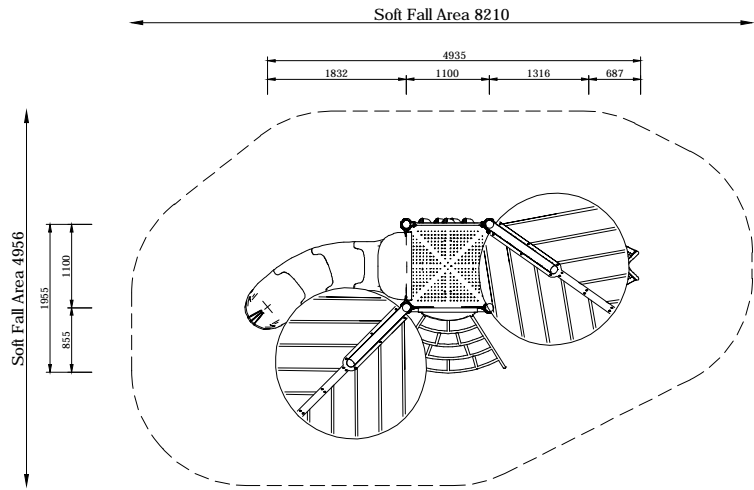

# Leaf Top

Model Name: **UL-CE101**

ELEVATION - FRONT

FOOTING LAYOUT

Scale : NTS

Scale : NTS

TYPICAL FOOTING DETAILS

ELEVATION - FRONT

ELEVATION - RIGHT

Specification
Product Category : Leaf Top
Model Name : UL-CE101
Standards: AS4685 Parts-1-6 & 11 - 2014
Scale: 1:100 @ A4

- Summary:
- Play structure size : 4.94m x 3.24m
  - Approx. soft fall area : 33.8m<sup>2</sup>
  - Approx. soft fall size : 8.21m x 4.96m
  - Accommodates : 5 to 10 children
  - Overall height : 4.5m
  - Free height of fall : 1.2m