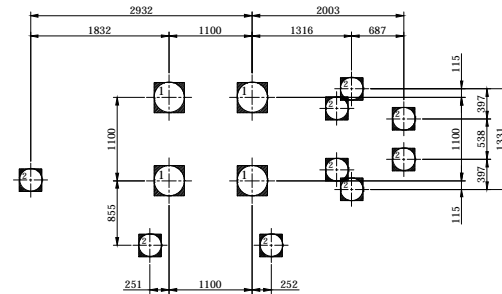

# Leaf Top

Model Name: **UL-CE101**

ELEVATION - FRONT

FOOTING LAYOUT

Scale : NTS

Scale : NTS

TYPICAL FOOTING DETAILS

ELEVATION - FRONT

ELEVATION - RIGHT

Specification
Product Category : Leaf Top
Model Name : UL-CE101
Standards: AS4685 Parts-1-6 & 11 - 2014
Scale: 1:100 @ A4

- Summary:
- Play structure size : 4.94m x 3.24m
  - Approx. soft fall area : 33.8m<sup>2</sup>
  - Approx. soft fall size : 8.21m x 4.96m
  - Accommodates : 5 to 10 children
  - Overall height : 4.5m
  - Free height of fall : 1.2m