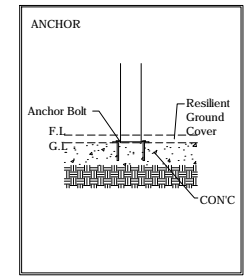

# Leaf Top

Model Name: **UL-CE101**

ELEVATION - FRONT

FOOTING LAYOUT

Scale : NTS

Scale : NTS

TYPICAL FOOTING DETAILS

ELEVATION - FRONT

ELEVATION - RIGHT

Specification
Product Category : Leaf Top
Model Name : UL-CE101
Standards: AS4685 Parts-1-6 & 11 - 2014
Scale: 1:100 @ A4

- Summary:
- Play structure size : 4.94m x 3.24m
  - Approx. soft fall area : 33.8m<sup>2</sup>
  - Approx. soft fall size : 8.21m x 4.96m
  - Accommodates : 5 to 10 children
  - Overall height : 4.5m
  - Free height of fall : 1.2m