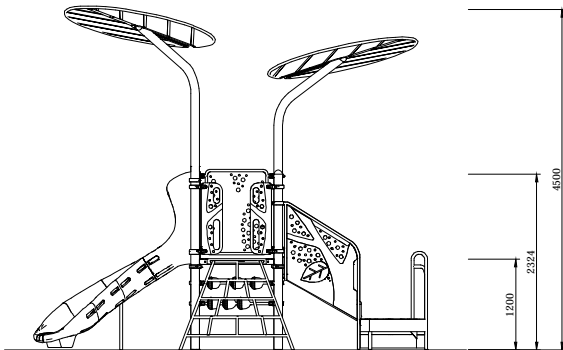

# Leaf Top

Model Name: **UL-CE101**

ELEVATION - FRONT

FOOTING LAYOUT

Scale : NTS

Scale : NTS

TYPICAL FOOTING DETAILS

ELEVATION - FRONT

ELEVATION - RIGHT

Specification
Product Category : Leaf Top
Model Name : UL-CE101
Standards: AS4685 Parts-1-6 & 11 - 2014
Scale: 1:100 @ A4

- Summary:
- Play structure size : 4.94m x 3.24m
  - Approx. soft fall area : 33.8m<sup>2</sup>
  - Approx. soft fall size : 8.21m x 4.96m
  - Accommodates : 5 to 10 children
  - Overall height : 4.5m
  - Free height of fall : 1.2m