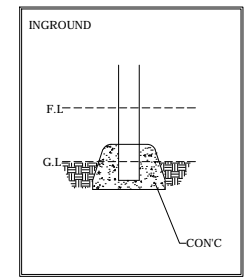

# Leaf Top

Model Name: **UL-CE101**

ELEVATION - FRONT

FOOTING LAYOUT

Scale : NTS

Scale : NTS

TYPICAL FOOTING DETAILS

ELEVATION - FRONT

ELEVATION - RIGHT

Specification
Product Category : Leaf Top
Model Name : UL-CE101
Standards: AS4685 Parts-1-6 & 11 - 2014
Scale: 1:100 @ A4

- Summary:
- Play structure size : 4.94m x 3.24m
  - Approx. soft fall area : 33.8m<sup>2</sup>
  - Approx. soft fall size : 8.21m x 4.96m
  - Accommodates : 5 to 10 children
  - Overall height : 4.5m
  - Free height of fall : 1.2m