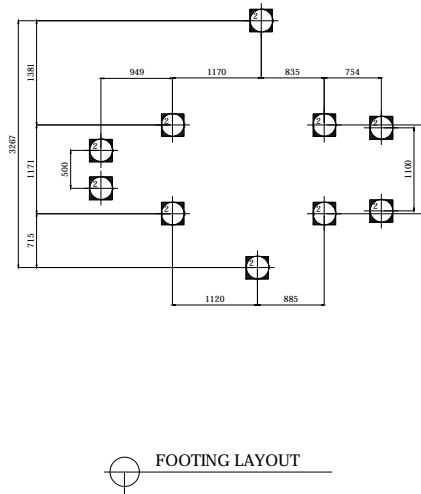

Model Name: **U2-AD108**

Scale : NTS

Scale : NTS

TYPICAL FOOTING DETAILS

Specification
Product Category : Adventure
Model Name : U2-AD108
Standards: AS4685 Parts1-6 & 11 - 2014
Scale: 1:100 @ A4

Summary:

- Play structure size : 3.7m x 3.6m
- Approx. soft fall area : 34.6m²
- Approx. soft fall size : 6.8m x 7.2m
- Accommodates : 10 to 15 children
- Overall height : 2.3m
- Free height of fall : 0.9m