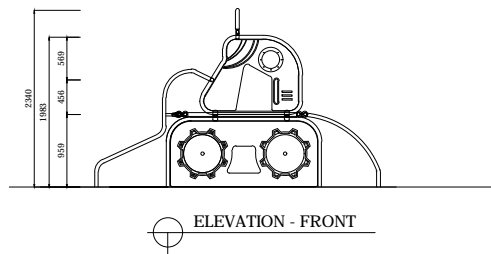

Model Name: **U2-AD108**

Scale : NTS

Scale : NTS

TYPICAL FOOTING DETAILS

Specification
Product Category : Adventure
Model Name : U2-AD108
Standards: AS4685 Parts1-6 & 11 - 2014
Scale: 1:100 @ A4

Summary:

- Play structure size : 3.7m x 3.6m
- Approx. soft fall area : 34.6m²
- Approx. soft fall size : 6.8m x 7.2m
- Accommodates : 10 to 15 children
- Overall height : 2.3m
- Free height of fall : 0.9m