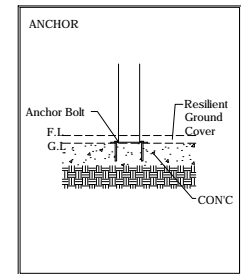

Model Name: **U2-AD108**

Scale : NTS

Scale : NTS

TYPICAL FOOTING DETAILS

Specification
Product Category : Adventure
Model Name : U2-AD108
Standards: AS4685 Parts1-6 & 11 - 2014
Scale: 1:100 @ A4

Summary:

- Play structure size : 3.7m x 3.6m
- Approx. soft fall area : 34.6m²
- Approx. soft fall size : 6.8m x 7.2m
- Accommodates : 10 to 15 children
- Overall height : 2.3m
- Free height of fall : 0.9m