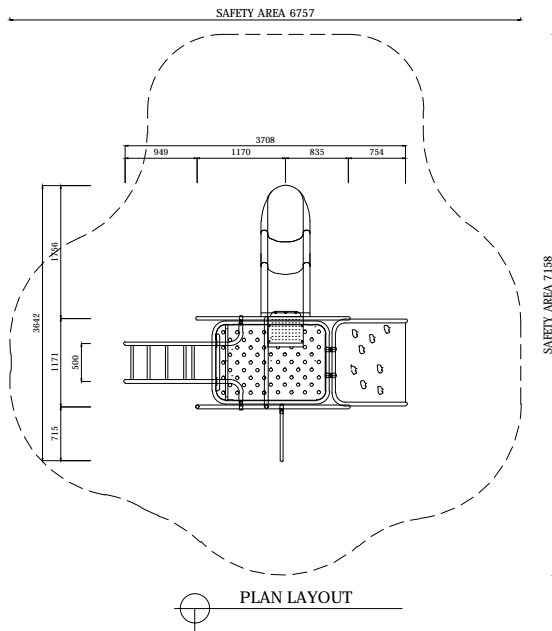

Model Name: **U2-AD108**

Scale : NTS

Scale : NTS

TYPICAL FOOTING DETAILS

Specification
Product Category : Adventure
Model Name : U2-AD108
Standards: AS4685 Parts1-6 & 11 - 2014
Scale: 1:100 @ A4

Summary:

- Play structure size : 3.7m x 3.6m
- Approx. soft fall area : 34.6m²
- Approx. soft fall size : 6.8m x 7.2m
- Accommodates : 10 to 15 children
- Overall height : 2.3m
- Free height of fall : 0.9m