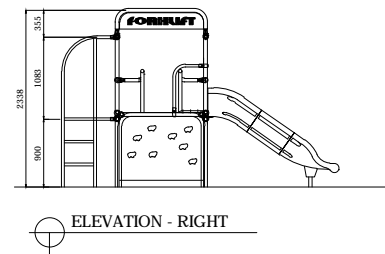

Model Name: **U2-AD108**

Scale : NTS

Scale : NTS

TYPICAL FOOTING DETAILS

Specification
Product Category : Adventure
Model Name : U2-AD108
Standards: AS4685 Parts1-6 & 11 - 2014
Scale: 1:100 @ A4

Summary:

- Play structure size : 3.7m x 3.6m
- Approx. soft fall area : 34.6m²
- Approx. soft fall size : 6.8m x 7.2m
- Accommodates : 10 to 15 children
- Overall height : 2.3m
- Free height of fall : 0.9m