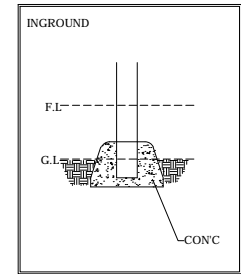

Model Name: **U2-AD108**

Scale : NTS

Scale : NTS

TYPICAL FOOTING DETAILS

Specification
Product Category : Adventure
Model Name : U2-AD108
Standards: AS4685 Parts1-6 & 11 - 2014
Scale: 1:100 @ A4

Summary:

- Play structure size : 3.7m x 3.6m
- Approx. soft fall area : 34.6m²
- Approx. soft fall size : 6.8m x 7.2m
- Accommodates : 10 to 15 children
- Overall height : 2.3m
- Free height of fall : 0.9m